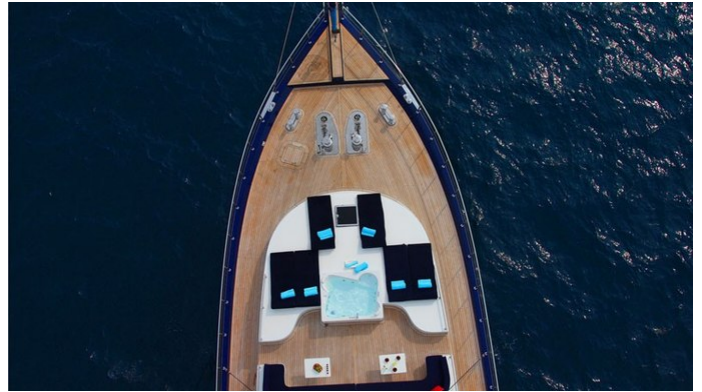

PERLA DEL MARE

Yacht Charter Details for 'Perla del Mare', the 42.19m Superyacht built by Saba

SPECIFICATIONS

LENGTH
42.19m / 138'5

BEAM DRAFT
9m / 29'6 3.9m / 12'10

YEAR REFIT
2010

CRUISING SPEED
11 Knots

ACCOMMODATION

[CLICK HERE](#) 

or SCAN QR CODE

MORE PHOTOS, VIDEO OR INTERACTIVE DECK PLANS:

[CLICK HERE](#)

PERLA DEL MARE YACHT CHARTER

Superyacht PERLA DEL MARE was built in 2010 by Saba. She is a 42.19m / 138'5 Custom sail yacht with exterior design by Naval Studio and interior styling by Sabahattin Ucar Naval Studio . Perla del Mare offers accommodation for up to 12 guests in 6 cabins with additional room for her crew of 7. She features a variety of amenities to ensure comfortable charter vacations, including, Air Conditioning, WiFi connection on board & Deck Jacuzzi. She also carries an impressive collection of toys as listed below.

PERLA DEL MARE AMENITIES & TOYS

Jacuzzi

Wi-Fi

Deck Jacuzzi

Air Conditioning

For a full up-to-date list of leisure facilities or amenities onboard Sail Yacht Perla del Mare please contact your Yacht Charter Broker prior to booking your vacation. If there is a particular water toy that you would like, but it is not listed, then it may be possible to rent this equipment for you.