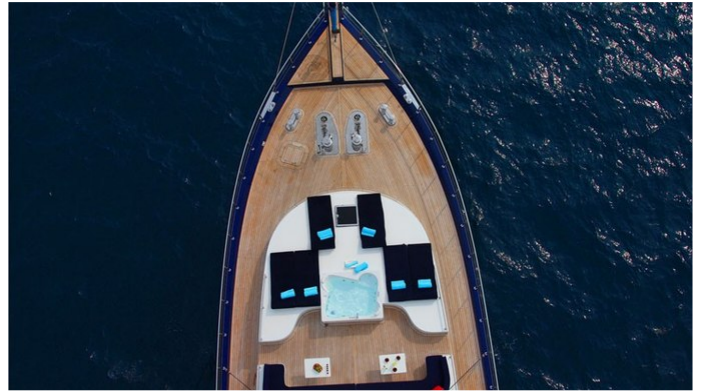

PERLA DEL MARE

Yacht Charter Details for 'Perla del Mare', the 42.2m Superyacht built by Saba

SPECIFICATIONS

LENGTH
42.2m / 138'5

BEAM DRAFT
9m / 29'6 3.9m / 12'10

YEAR REFIT
2010

CRUISING SPEED
11 Knots

ACCOMMODATION

[CLICK HERE](#) 

or SCAN QR CODE

MORE PHOTOS, VIDEO OR INTERACTIVE DECK PLANS:

 [CLICK HERE](#)

PERLA DEL MARE YACHT CHARTER

Superyacht PERLA DEL MARE was built in 2010 by Saba. She is a 42.2m / 138'5 Custom sail yacht with exterior design by Naval Studio and interior styling by Sabahattin Ucar Naval Studio . Perla del Mare offers accommodation for up to 12 guests in 6 cabins with additional room for her crew of 7. She features a variety of amenities to ensure comfortable charter vacations, including, Air Conditioning, WiFi connection on board & Deck Jacuzzi. She also carries an impressive collection of toys as listed below.

PERLA DEL MARE AMENITIES & TOYS

Jacuzzi

Wi-Fi

Deck Jacuzzi

Air Conditioning

For a full up-to-date list of leisure facilities or amenities onboard Sail Yacht Perla del Mare please contact your Yacht Charter Broker prior to booking your vacation. If there is a particular water toy that you would like, but it is not listed, then it may be possible to rent this equipment for you.