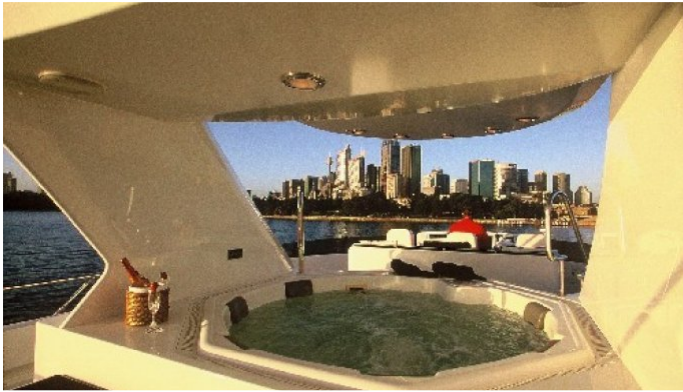

MORE PHOTOS, VIDEO OR INTERACTIVE DECK PLANS:

[CLICK HERE](#)

This document is not contractual. The yacht charters and their particulars displayed in the results above are displayed in good faith and whilst believed to be correct are not guaranteed. YachtCharterFleet.com does not warrant or assume any legal liability or responsibility for the accuracy, completeness, or usefulness of any information and/or images displayed. All information is subject to change without notice and is without warranty. Your preferred charter broker should provide you with yacht specifications, brochure and rates for your chosen dates during your charter yacht selection process. Starting prices are shown in a range of currencies for a one-week charter, unless otherwise indicated.