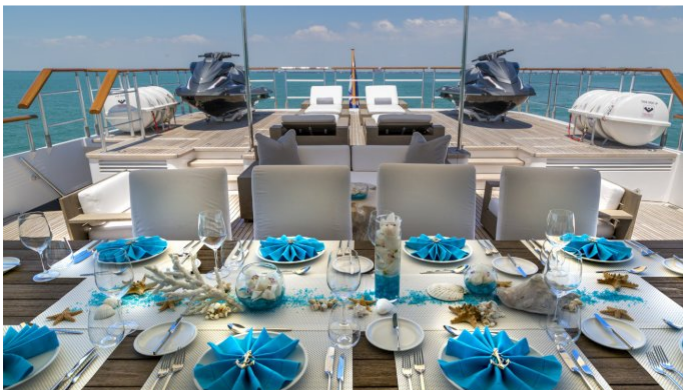

MORE PHOTOS, VIDEO OR INTERACTIVE DECK PLANS:

[CLICK HERE](#)