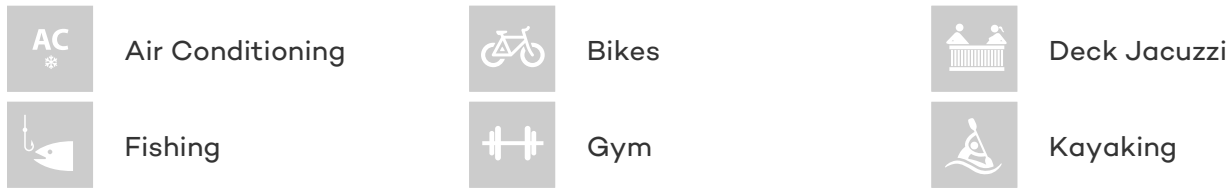

SAFARI EXPLORER YACHT CHARTER

Superyacht SAFARI EXPLORER was built in 1981 by Freeport Shipbuilding. She is a 44.2m / 145ft motor yacht with exterior design by and interior styling by . SAFARI EXPLORER offers accommodation for up to 36 guests in 18 cabins with additional room for her crew of 16. She features a variety of amenities to ensure comfortable charter vacations, including Air Conditioning, Deck Jacuzzi, Air Conditioning and Jacuzzi (on deck). She also carries an impressive collection of toys as listed below.

SAFARI EXPLORER AMENITIES & TOYS

For a full up-to-date list of leisure facilities or amenities onboard Motor Yacht Safari Explorer please contact your Yacht Charter Broker prior to booking your vacation. If there is a particular water toy that you would like, but it is not listed, then it may be possible to rent this equipment for you.

MORE TENDERS, TOYS & YACHT AMMENITIES INFO:

[CLICK HERE](#)

CHARTER SAFARI EXPLORER

If you are interested in chartering SAFARI EXPLORER please contact your yacht charter broker for more information about booking a luxury charter vacation on board this Freeport Shipbuilding superyacht .