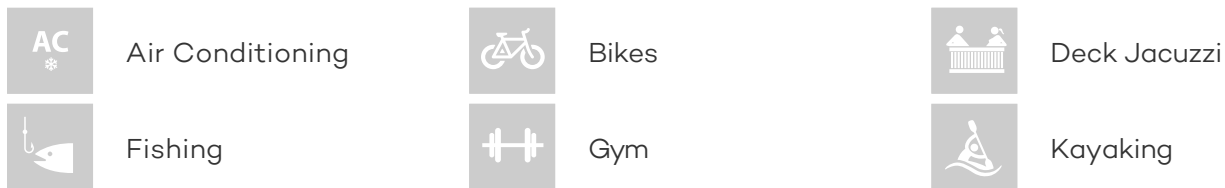

SAFARI EXPLORER YACHT CHARTER

Superyacht SAFARI EXPLORER was built in 1981 by Freeport Shipbuilding. She is a 44.2m / 145ft motor yacht with exterior design by and interior styling by . SAFARI EXPLORER offers accommodation for up to 36 guests in 18 cabins with additional room for her crew of 16. She features a variety of amenities to ensure comfortable charter vacations, including Air Conditioning, Deck Jacuzzi, Air Conditioning and Jacuzzi (on deck). She also carries an impressive collection of toys as listed below.

SAFARI EXPLORER AMENITIES & TOYS

For a full up-to-date list of leisure facilities or amenities onboard Motor Yacht Safari Explorer please contact your Yacht Charter Broker prior to booking your vacation. If there is a particular water toy that you would like, but it is not listed, then it may be possible to rent this equipment for you.

MORE TENDERS, TOYS & YACHT AMMENITIES INFO:

[CLICK HERE](#)

CHARTER SAFARI EXPLORER

If you are interested in chartering SAFARI EXPLORER please contact your yacht charter broker for more information about booking a luxury charter vacation on board this Freeport Shipbuilding superyacht .