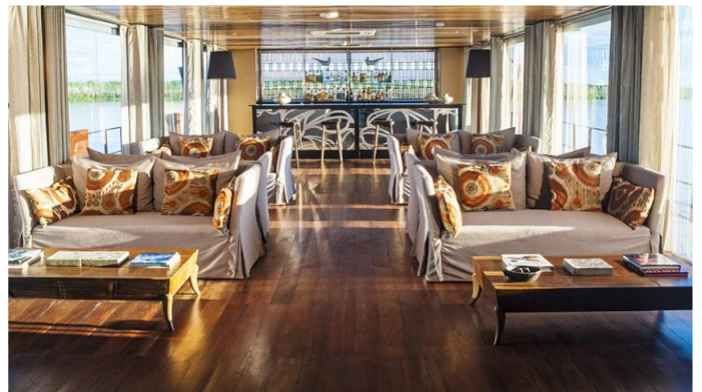

Details correct as of 26 Jul, 2017

FOR MORE INFORMATION:

[CLICK HERE](#)

or SCAN QR CODE

MORE PHOTOS, VIDEO OR INTERACTIVE DECK PLANS:

[CLICK HERE](#)

ARIA YACHT CHARTER

Superyacht ARIA was built in 2011 by Jordi Puig. She is a 45.85m / 150ft motor yacht with exterior design by and interior styling by . ARIA offers accommodation for up to 32 guests in 16 cabins with additional room for her crew of 24. She features a variety of amenities to ensure comfortable charter vacations, including Air Conditioning, Deck Jacuzzi, Gym/exercise equipment, Gym, Jacuzzi (on deck) and Air Conditioning. She also carries an impressive collection of toys as listed below.

ARIA AMENITIES & TOYS

Air Conditioning

Bikes

Deck Jacuzzi

Gym

Kayaking

For a full up-to-date list of leisure facilities or amenities onboard Motor Yacht Aria please contact your Yacht Charter Broker prior to booking your vacation. If there is a particular water toy that you would like, but it is not listed, then it may be possible to rent this equipment for you.