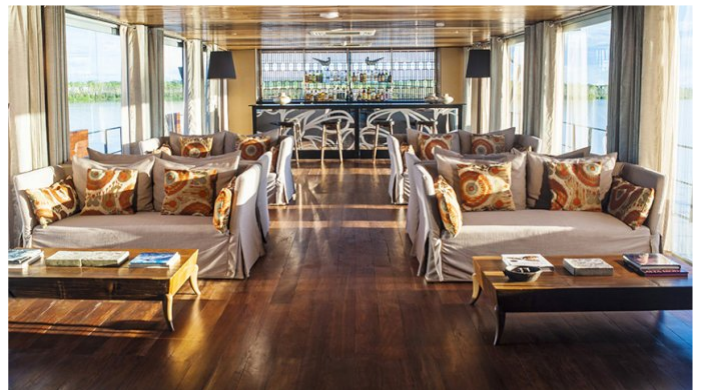

MORE PHOTOS, VIDEO OR INTERACTIVE DECK PLANS:

[CLICK HERE](#)