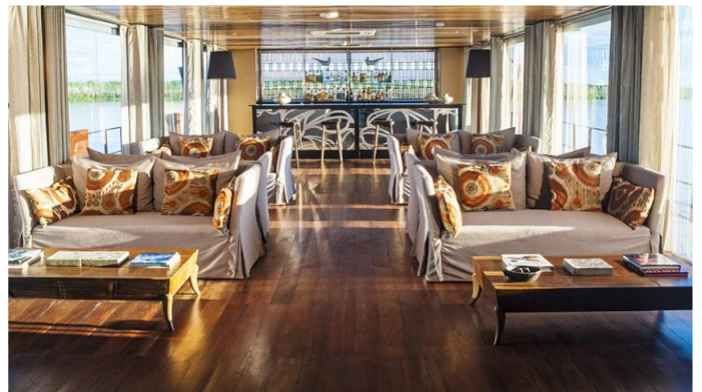

MORE PHOTOS, VIDEO OR INTERACTIVE DECK PLANS:

[CLICK HERE](#)