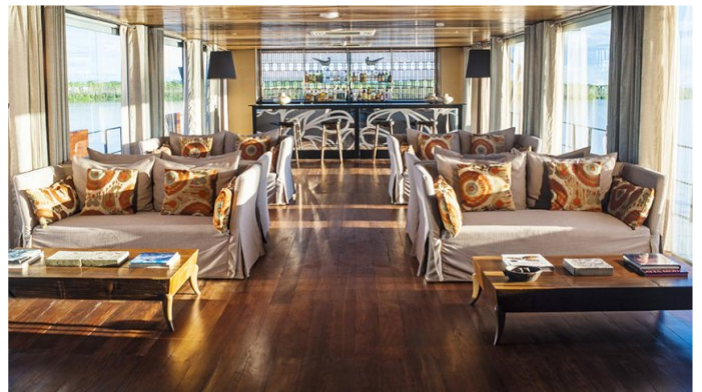

CRUISING SPEED
6 Knots

ACCOMMODATION

GUESTS CABINS CREW
32 16 24

CABIN CONFIGURATION
16
Convertible

CHARTER RATES

SUMMER
from
\$237,000 / week + expenses

WINTER
from
\$226,000 / week + expenses

Details correct as of 24 Nov, 2017

FOR MORE INFORMATION:

[CLICK HERE](#) 

or SCAN QR CODE

MORE PHOTOS, VIDEO OR INTERACTIVE DECK PLANS:

[CLICK HERE](#)

ARIA YACHT CHARTER

Superyacht ARIA was built in 2011 by Jordi Puig. She is a 45.85m / 150ft motor yacht with exterior design by and interior styling by . ARIA offers accommodation for up to 32 guests in 16 cabins with additional room for her crew of 24. She features a variety of amenities to ensure comfortable charter vacations, including Air Conditioning, Deck Jacuzzi, Gym/exercise equipment, Gym, Jacuzzi (on deck) and Air Conditioning. She also carries an impressive collection of toys as listed below.

ARIA AMENITIES & TOYS

Air Conditioning

Bikes

Deck Jacuzzi

Gym

Kayaking

For a full up-to-date list of leisure facilities or amenities onboard Motor Yacht Aria please contact your Yacht Charter Broker prior to booking your vacation. If there is a particular water toy that you would like, but it is not listed, then it may be possible to rent this equipment for you.