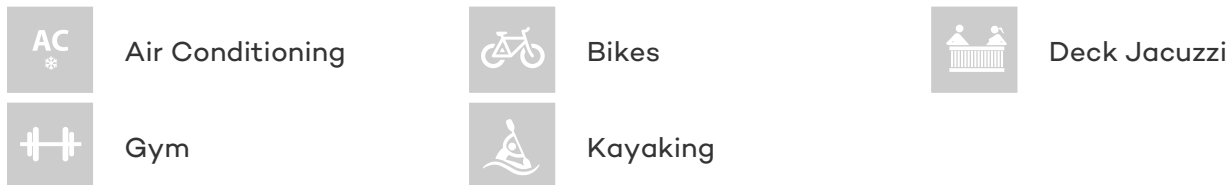

ARIA YACHT CHARTER

Superyacht ARIA was built in 2011 by Jordi Puig. She is a 45.85m / 150ft motor yacht with exterior design by . ARIA offers accommodation for up to 32 guests in 16 cabins with additional room for her crew of 24. She features a variety of amenities to ensure comfortable charter vacations, including Air Conditioning, Deck Jacuzzi and Gym/exercise equipment. She also carries an impressive collection of toys as listed below.

ARIA AMENITIES & TOYS

For a full up-to-date list of leisure facilities or amenities onboard Motor Yacht Aria please contact your Yacht Charter Broker prior to booking your vacation. If there is a particular water toy that you would like, but it is not listed, then it may be possible to rent this equipment for you.

MORE TENDERS, TOYS & YACHT AMMENITIES INFO:

[CLICK HERE](#)

CHARTER ARIA

If you are interested in chartering ARIA please contact your yacht charter broker for more information about booking a luxury charter vacation on board this Jordi Puig superyacht .