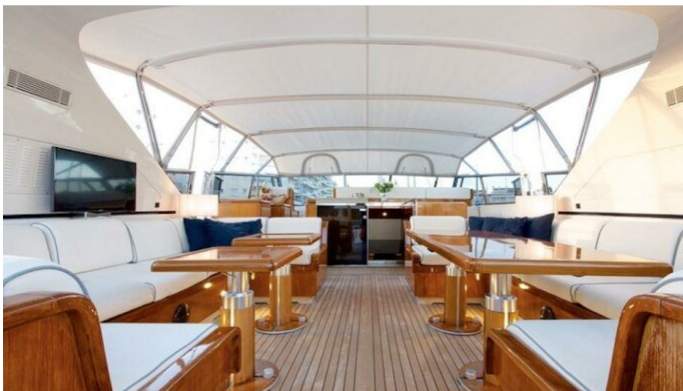

or SCAN QR CODE

MORE PHOTOS, VIDEO OR INTERACTIVE DECK PLANS:

[CLICK HERE](#)

EL VIP ONE YACHT CHARTER

Superyacht EL VIP ONE was built in 1999 by Overmarine. She is a 25.05m / 82ft Mangusta 80 Open motor yacht with exterior design by and interior styling by Overmarine. EL VIP ONE offers accommodation for up to 7 guests in 3 cabins with additional room for her crew of 2. She features a variety of amenities to ensure comfortable charter vacations, including Air Conditioning. She also carries an impressive collection of toys as listed below.

EL VIP ONE AMENITIES & TOYS

 AC
*

Air Conditioning

For a full up-to-date list of leisure facilities or amenities onboard Motor Yacht El Vip One please contact your Yacht Charter Broker prior to booking your vacation. If there is a particular water toy that you would like, but it is not listed, then it may be possible to rent this equipment for you.