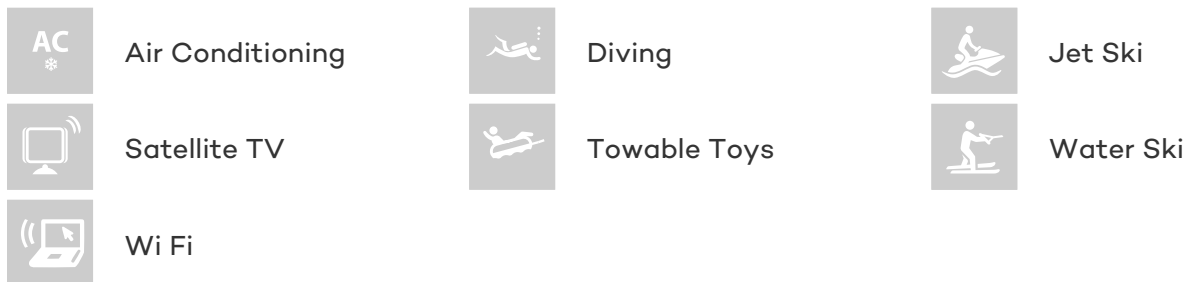

NIKCA YACHT CHARTER

Superyacht NIKCA was built in 2009 by Maiora. She is a 27.4m / 90ft maiora 27 motor yacht with exterior design by Roberto Del Re and interior styling by . NIKCA offers accommodation for up to 8 guests in 4 cabins with additional room for her crew of 4. She features a variety of amenities to ensure comfortable charter vacations, including Air Conditioning, WiFi connection on board and Air Conditioning. She also carries an impressive collection of toys as listed below.

NIKCA AMENITIES & TOYS

For a full up-to-date list of leisure facilities or amenities onboard Motor Yacht Nikca please contact your Yacht Charter Broker prior to booking your vacation. If there is a particular water toy that you would like, but it is not listed, then it may be possible to rent this equipment for you.

MORE TENDERS, TOYS & YACHT AMMENITIES INFO:

[CLICK HERE](#)

CHARTER NIKCA

If you are interested in chartering NIKCA please contact your yacht charter broker for more information about booking a luxury charter vacation on board this Maiora superyacht .