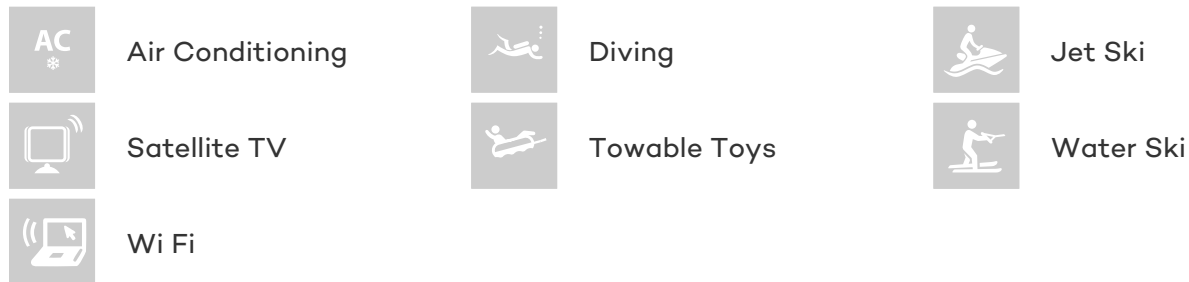

NIKCA YACHT CHARTER

Superyacht NIKCA was built in 2009 by Maiora. She is a 27.4m / 90ft maiora 27 motor yacht with exterior design by Roberto Del Re and interior styling by . NIKCA offers accommodation for up to 8 guests in 4 cabins with additional room for her crew of 4. She features a variety of amenities to ensure comfortable charter vacations, including Air Conditioning and WiFi connection on board. She also carries an impressive collection of toys as listed below.

NIKCA AMENITIES & TOYS

For a full up-to-date list of leisure facilities or amenities onboard Motor Yacht Nikca please contact your Yacht Charter Broker prior to booking your vacation. If there is a particular water toy that you would like, but it is not listed, then it may be possible to rent this equipment for you.

MORE TENDERS, TOYS & YACHT AMMENITIES INFO:

[CLICK HERE](#)

CHARTER NIKCA

If you are interested in chartering NIKCA please contact your yacht charter broker for more information about booking a luxury charter vacation on board this Maiora superyacht .