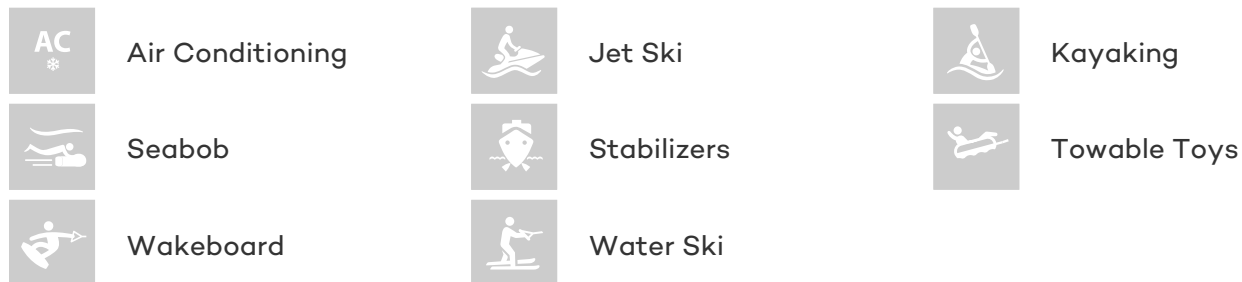

CRUISING SPEED
24 Knots

ACCOMMODATION

GUESTS	CABINS	CREW
6	3	3

CABIN CONFIGURATION
1 Master 1 Double
2 Twin

CHARTER RATES

SUMMER
from
€27,000 / week + expenses

WINTER
from
€27,000 / week + expenses

Details correct as of 20 Feb, 2018

FOR MORE INFORMATION:

[CLICK HERE](#) 

or SCAN QR CODE

MORE PHOTOS, VIDEO OR INTERACTIVE DECK PLANS:

[CLICK HERE](#)

XDM YACHT CHARTER

Superyacht XDM was built in 2006 by Sunseeker. She is a 24.97m / 82ft predator 82 motor yacht with exterior design by Sunseeker and interior styling by . XDM offers accommodation for up to 6 guests in 3 cabins with additional room for her crew of 3. She features a variety of amenities to ensure comfortable charter vacations, including Air Conditioning, Air Conditioning, Stabilizers at Anchor and At anchor Stabilizers. She also carries an impressive collection of toys as listed below.

XDM AMENITIES & TOYS

For a full up-to-date list of leisure facilities or amenities onboard Motor Yacht XDM please contact your Yacht Charter Broker prior to booking your vacation. If there is a particular water toy that you would like, but it is not listed, then it may be possible to rent this equipment for you.