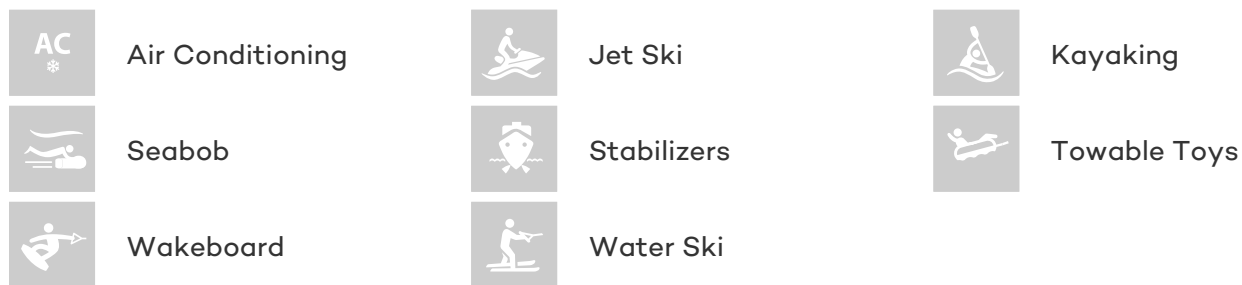

CRUISING SPEED
24 Knots

ACCOMMODATION

| GUESTS | CABINS | CREW |
|--------|--------|------|
| 6 | 3 | 3 |

CABIN CONFIGURATION
1 Master 1 Double
2 Twin

CHARTER RATES

SUMMER
from
€125,000 / week + expenses

WINTER
from
€125,000 / week + expenses

Details correct as of 24 Jun, 2018

FOR MORE INFORMATION:

[CLICK HERE](#) 

or SCAN QR CODE

MORE PHOTOS, VIDEO OR INTERACTIVE DECK PLANS:

[CLICK HERE](#)

XDM YACHT CHARTER

Superyacht XDM was built in 2006 by Sunseeker. She is a 24.97m / 82ft predator 82 motor yacht with exterior design by Sunseeker and interior styling by . XDM offers accommodation for up to 6 guests in 3 cabins with additional room for her crew of 3. She features a variety of amenities to ensure comfortable charter vacations, including Air Conditioning and Stabilizers at Anchor. She also carries an impressive collection of toys as listed below.

XDM AMENITIES & TOYS

For a full up-to-date list of leisure facilities or amenities onboard Motor Yacht XDM please contact your Yacht Charter Broker prior to booking your vacation. If there is a particular water toy that you would like, but it is not listed, then it may be possible to rent this equipment for you.