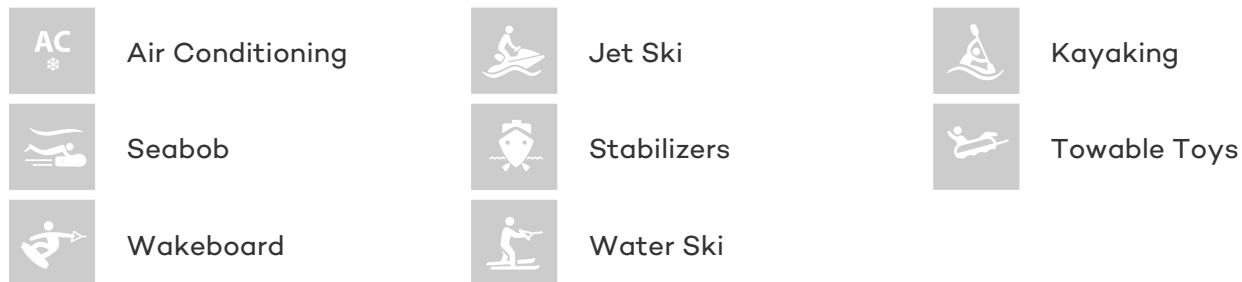

CRUISING SPEED
24 Knots

ACCOMMODATION

GUESTS	CABINS	CREW
6	3	3

CABIN CONFIGURATION

1 Master 1 Double
2 Twin

CHARTER RATES

SUMMER
from
€27,000 / week + expenses

WINTER
from
€27,000 / week + expenses

Details correct as of 20 Sep, 2017

FOR MORE INFORMATION:

[CLICK HERE](#) 

or SCAN QR CODE

MORE PHOTOS, VIDEO OR INTERACTIVE DECK PLANS:

[CLICK HERE](#)

XDM YACHT CHARTER

Superyacht XDM was built in 2006 by Sunseeker. She is a 24.97m / 82ft predator 82 motor yacht with exterior design by Sunseeker and interior styling by . XDM offers accommodation for up to 6 guests in 3 cabins with additional room for her crew of 3. She features a variety of amenities to ensure comfortable charter vacations, including Air Conditioning, Air Conditioning, Stabilizers at Anchor and At anchor Stabilizers. She also carries an impressive collection of toys as listed below.

XDM AMENITIES & TOYS

For a full up-to-date list of leisure facilities or amenities onboard Motor Yacht XDM please contact your Yacht Charter Broker prior to booking your vacation. If there is a particular water toy that you would like, but it is not listed, then it may be possible to rent this equipment for you.