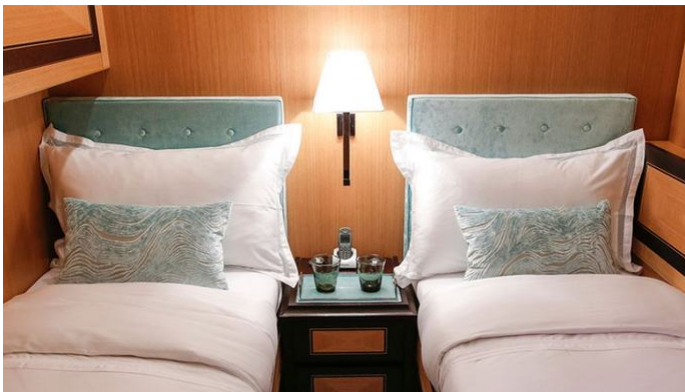

CRUISING SPEED
37 Knots

ACCOMMODATION

GUESTS	CABINS	CREW
7	3	3

CABIN CONFIGURATION

1 Master	1 Double
1 Twin	1 Pullman

CHARTER RATES

SUMMER
from
€32,000 / week + expenses

WINTER
from
€32,000 / week + expenses

Details correct as of 17 May, 2025

FOR MORE INFORMATION:

[CLICK HERE](#) 

or SCAN QR CODE

MORE PHOTOS, VIDEO OR INTERACTIVE DECK PLANS:

[CLICK HERE](#)

THE OFFICE YACHT CHARTER

Superyacht THE OFFICE was built in 2006 by Leopard. She is a 27m / 88'7 Leopard 27 motor yacht with exterior design by Andrea Bacigalupo . The Office offers accommodation for up to 7 guests in 3 cabins with additional room for her crew of 3. She features a variety of amenities to ensure comfortable charter vacations. She also carries an impressive collection of toys as listed below.