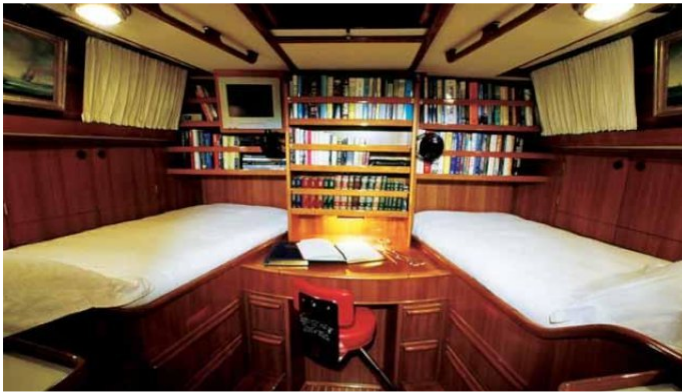

MORE PHOTOS, VIDEO OR INTERACTIVE DECK PLANS:

[CLICK HERE](#)