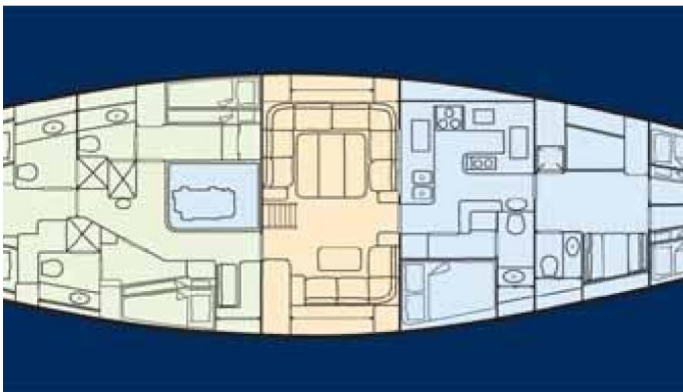

YachtCharterFleet

THE SMARTEST WAY TO SEARCH

MELINKA

Yacht Charter Details for 'Melinka', the 24.38m Superyacht built by Nautor's Swan

SPECIFICATIONS

LENGTH
24.38m / 80ft

BEAM DRAFT
5.8m / 19ft 4.1m / 13ft

YEAR REFIT
1981 2003

CRUISING SPEED
8.5 Knots

ACCOMMODATION

GUESTS	CABINS	CREW
6	3	3

CABIN CONFIGURATION

CHARTER RATES

SUMMER
from
\$19,500 / week + expenses

WINTER
from
\$19,500 / week + expenses

Details correct as of 27 Jul, 2017

FOR MORE INFORMATION:

[CLICK HERE](#) 

or SCAN QR CODE

MORE PHOTOS, VIDEO OR INTERACTIVE DECK PLANS:

[CLICK HERE](#)

MELINKA YACHT CHARTER

Superyacht MELINKA was built in 1981 by Nautor's Swan. She is a 24.38m / 80ft swan 76 extended sail yacht with exterior design by and interior styling by . MELINKA offers accommodation for up to 6 guests in 3 cabins with additional room for her crew of 3. She features a variety of amenities to ensure comfortable charter vacations, including . She also carries an impressive collection of toys as listed below.

MELINKA AMENITIES & TOYS

Fishing

Kayaking

Kneeboard

Snorkeling

Water Ski

Wind Surf

For a full up-to-date list of leisure facilities or amenities onboard Sail Yacht Melinka please contact your Yacht Charter Broker prior to booking your vacation. If there is a particular water toy that you would like, but it is not listed, then it may be possible to rent this equipment for you.