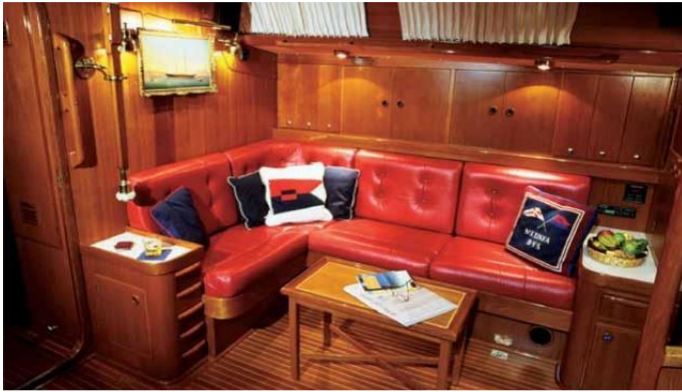

MORE PHOTOS, VIDEO OR INTERACTIVE DECK PLANS:

[CLICK HERE](#)

This document is not contractual. The yacht charters and their particulars displayed in the results above are displayed in good faith and whilst believed to be correct are not guaranteed. YachtCharterFleet.com does not warrant or assume any legal liability or responsibility for the accuracy, completeness, or usefulness of any information and/or images displayed. All information is subject to change without notice and is without warranty. Your preferred charter broker should provide you with yacht specifications, brochure and rates for your chosen dates during your charter yacht selection process. Starting prices are shown in a range of currencies for a one-week charter, unless otherwise indicated.