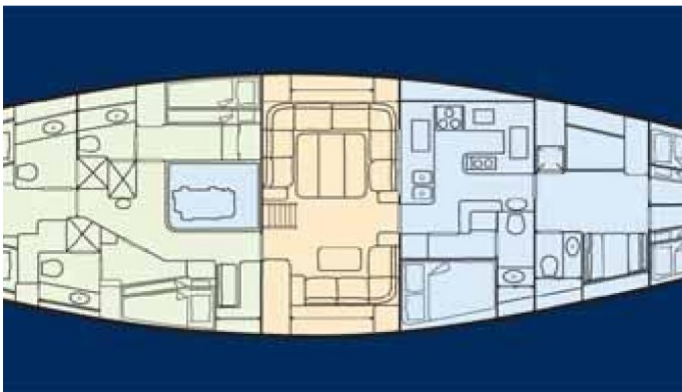

MORE PHOTOS, VIDEO OR INTERACTIVE DECK PLANS:

[CLICK HERE](#)