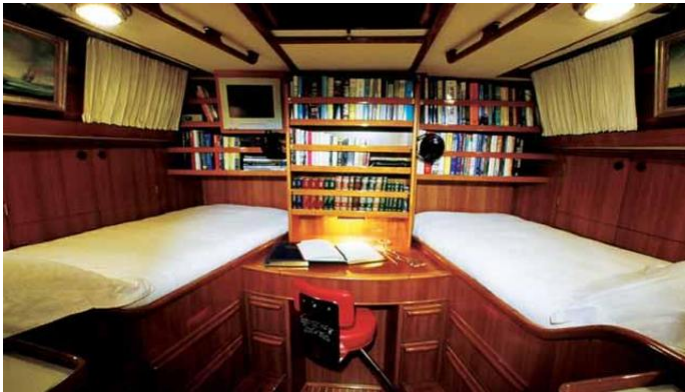

GUESTS	CABINS	CREW
6	3	3

CABIN CONFIGURATION

CHARTER RATES

SUMMER
from
\$25,000 / week + expenses

WINTER
from
\$21,500 / week + expenses

Details correct as of 25 Jul, 2024

FOR MORE INFORMATION:

[CLICK HERE](#) 

or SCAN QR CODE

MORE PHOTOS, VIDEO OR INTERACTIVE DECK PLANS:

 [CLICK HERE](#)

MELINKA YACHT CHARTER

Superyacht MELINKA was built in 1981 by Nautor's Swan. She is a 24.38m / 80' Swan 76 Extended sail yacht with exterior design by . Melinka offers accommodation for up to 6 guests in 3 cabins with additional room for her crew of 3. She features a variety of amenities to ensure comfortable charter vacations. She also carries an impressive collection of toys as listed below.

MELINKA AMENITIES & TOYS

For a full up-to-date list of leisure facilities or amenities onboard Sail Yacht Melinka please contact your Yacht Charter Broker prior to booking your vacation. If there is a particular water toy that you would like, but it is not listed, then it may be possible to rent this equipment for you.