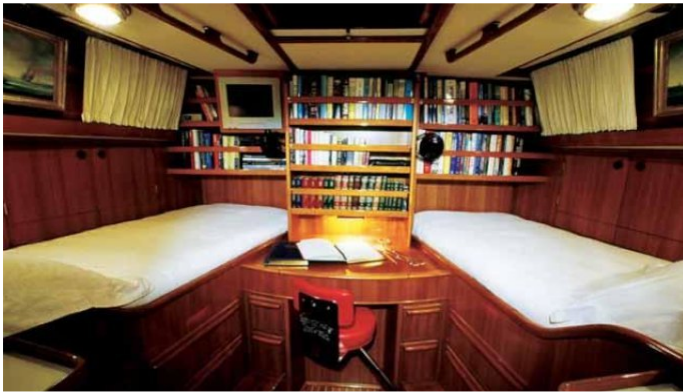

CRUISING SPEED
8.5 Knots

ACCOMMODATION

GUESTS	CABINS	CREW
6	3	3

CABIN CONFIGURATION

CHARTER RATES

SUMMER
from
\$19,500 / week + expenses

WINTER
from
\$19,500 / week + expenses

Details correct as of 27 Jul, 2017

FOR MORE INFORMATION:

[CLICK HERE](#) 

or SCAN QR CODE

MORE PHOTOS, VIDEO OR INTERACTIVE DECK PLANS:

[CLICK HERE](#)

MELINKA YACHT CHARTER

Superyacht MELINKA was built in 1981 by Nautor's Swan. She is a 24.38m / 80ft swan 76 extended sail yacht with exterior design by and interior styling by . MELINKA offers accommodation for up to 6 guests in 3 cabins with additional room for her crew of 3. She features a variety of amenities to ensure comfortable charter vacations, including . She also carries an impressive collection of toys as listed below.

MELINKA AMENITIES & TOYS

Fishing

Kayaking

Kneeboard

Snorkeling

Water Ski

Wind Surf

For a full up-to-date list of leisure facilities or amenities onboard Sail Yacht Melinka please contact your Yacht Charter Broker prior to booking your vacation. If there is a particular water toy that you would like, but it is not listed, then it may be possible to rent this equipment for you.