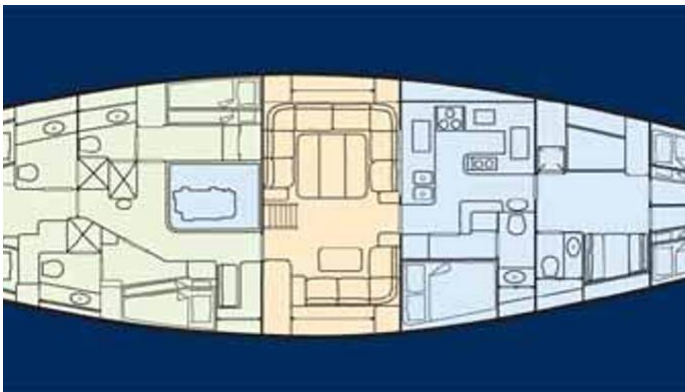

MELINKA

Yacht Charter Details for 'Melinka', the 24.38m Superyacht built by Nautor's Swan

SPECIFICATIONS

LENGTH
24.38m / 80'

BEAM DRAFT
5.8m / 19' 4.1m / 13'5"

YEAR REFIT
1981 2003

CRUISING SPEED
8.5 Knots

ACCOMMODATION

GUESTS	CABINS	CREW
6	3	3

CABIN CONFIGURATION

CHARTER RATES

SUMMER
from
\$25,000 / week + expenses

WINTER
from
\$21,500 / week + expenses

Details correct as of 25 Jul, 2024

FOR MORE INFORMATION:

[CLICK HERE](#) 

or SCAN QR CODE

MORE PHOTOS, VIDEO OR INTERACTIVE DECK PLANS:

 [CLICK HERE](#)

MELINKA YACHT CHARTER

Superyacht MELINKA was built in 1981 by Nautor's Swan. She is a 24.38m / 80' Swan 76 Extended sail yacht with exterior design by . Melinka offers accommodation for up to 6 guests in 3 cabins with additional room for her crew of 3. She features a variety of amenities to ensure comfortable charter vacations. She also carries an impressive collection of toys as listed below.