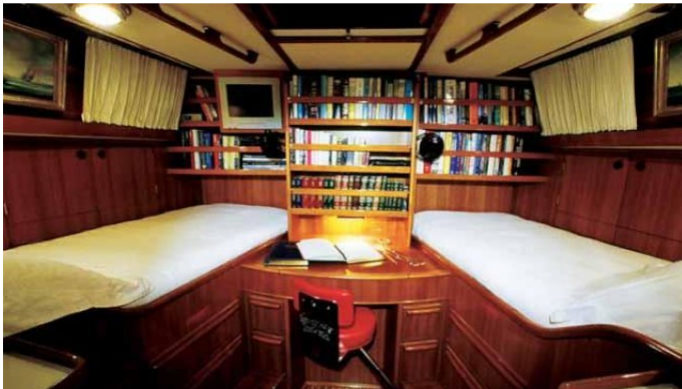

MORE PHOTOS, VIDEO OR INTERACTIVE DECK PLANS:

[CLICK HERE](#)

This document is not contractual. The yacht charters and their particulars displayed in the results above are displayed in good faith and whilst believed to be correct are not guaranteed. YachtCharterFleet.com does not warrant or assume any legal liability or responsibility for the accuracy, completeness, or usefulness of any information and/or images displayed. All information is subject to change without notice and is without warranty. Your preferred charter broker should provide you with yacht specifications, brochure and rates for your chosen dates during your charter yacht selection process. Starting prices are shown in a range of currencies for a one-week charter, unless otherwise indicated.