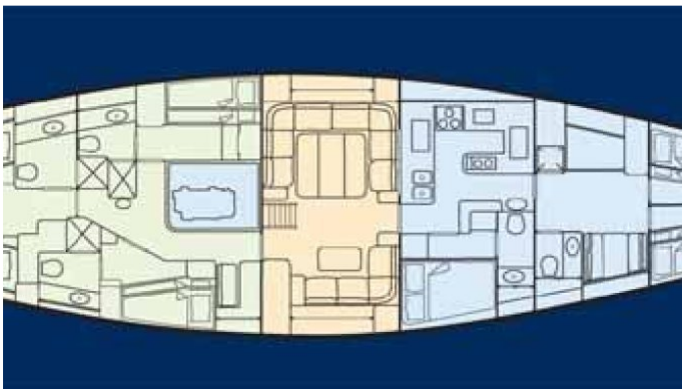

MORE PHOTOS, VIDEO OR INTERACTIVE DECK PLANS:

[CLICK HERE](#)

This document is not contractual. The yacht charters and their particulars displayed in the results above are displayed in good faith and whilst believed to be correct are not guaranteed. YachtCharterFleet.com does not warrant or assume any legal liability or responsibility for the accuracy, completeness, or usefulness of any information and/or images displayed. All information is subject to change without notice and is without warranty. Your preferred charter broker should provide you with yacht specifications, brochure and rates for your chosen dates during your charter yacht selection process. Starting prices are shown in a range of currencies for a one-week charter, unless otherwise indicated.