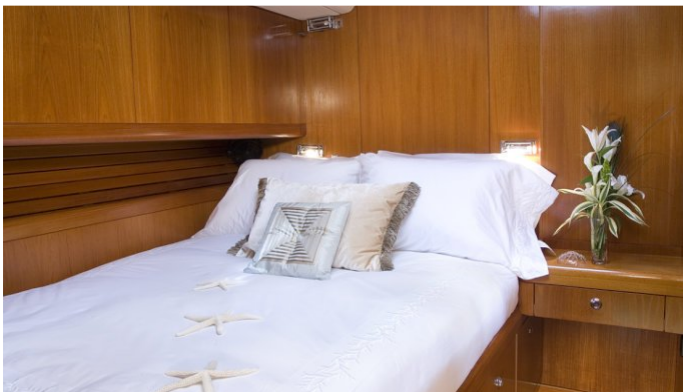

MORE PHOTOS, VIDEO OR INTERACTIVE DECK PLANS:

[CLICK HERE](#)