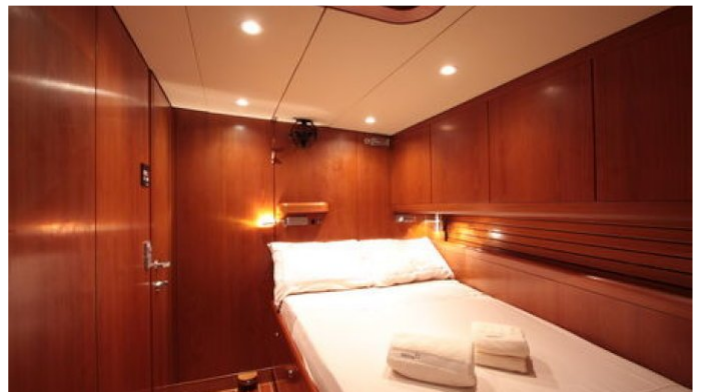

MORE PHOTOS, VIDEO OR INTERACTIVE DECK PLANS:

[CLICK HERE](#)

This document is not contractual. The yacht charters and their particulars displayed in the results above are displayed in good faith and whilst believed to be correct are not guaranteed. YachtCharterFleet.com does not warrant or assume any legal liability or responsibility for the accuracy, completeness, or usefulness of any information and/or images displayed. All information is subject to change without notice and is without warranty. Your preferred charter broker should provide you with yacht specifications, brochure and rates for your chosen dates during your charter yacht selection process. Starting prices are shown in a range of currencies for a one-week charter, unless otherwise indicated.