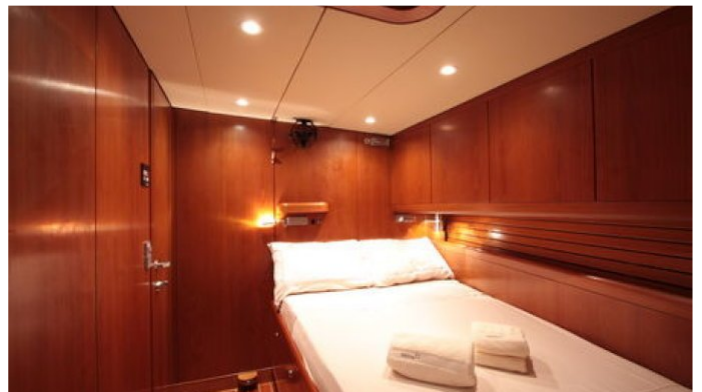

MORE PHOTOS, VIDEO OR INTERACTIVE DECK PLANS:

[CLICK HERE](#)