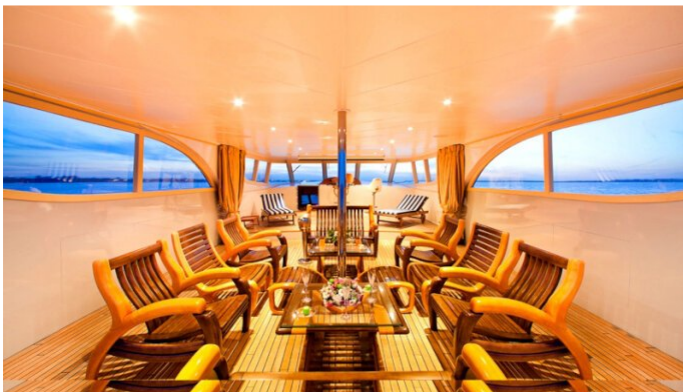

MORE PHOTOS, VIDEO OR INTERACTIVE DECK PLANS:

 [CLICK HERE](#)

VELA YACHT CHARTER

Superyacht VELA was built in 1987 by Broward. She is a 40.03m / 131ft motor yacht with exterior design by Broward. VELA offers accommodation for up to 10 guests in 5 cabins with additional room for her crew of 7. She features a variety of amenities to ensure comfortable charter vacations, including Air Conditioning and Deck Jacuzzi. She also carries an impressive collection of toys as listed below.

VELA AMENITIES & TOYS

Air Conditioning

Deck Jacuzzi

Jet Ski

For a full up-to-date list of leisure facilities or amenities onboard Motor Yacht Vela please contact your Yacht Charter Broker prior to booking your vacation. If there is a particular water toy that you would like, but it is not listed, then it may be possible to rent this equipment for you.