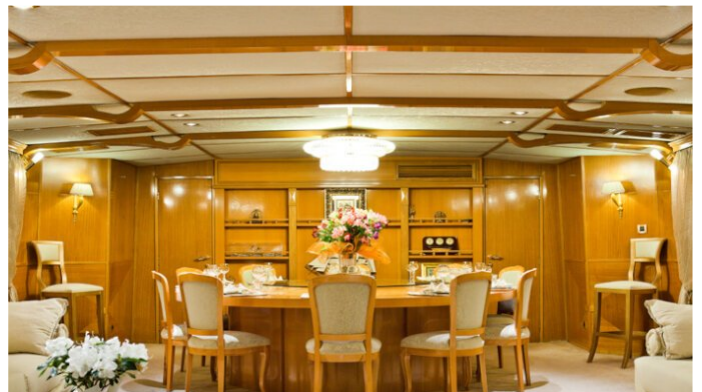

MORE PHOTOS, VIDEO OR INTERACTIVE DECK PLANS:

 [CLICK HERE](#)

VELA YACHT CHARTER

Superyacht VELA was built in 1987 by Broward. She is a 40.03m / 131ft motor yacht with exterior design by Broward. VELA offers accommodation for up to 10 guests in 5 cabins with additional room for her crew of 7. She features a variety of amenities to ensure comfortable charter vacations, including Air Conditioning and Deck Jacuzzi. She also carries an impressive collection of toys as listed below.

VELA AMENITIES & TOYS

Air Conditioning

Deck Jacuzzi

Jet Ski

For a full up-to-date list of leisure facilities or amenities onboard Motor Yacht Vela please contact your Yacht Charter Broker prior to booking your vacation. If there is a particular water toy that you would like, but it is not listed, then it may be possible to rent this equipment for you.