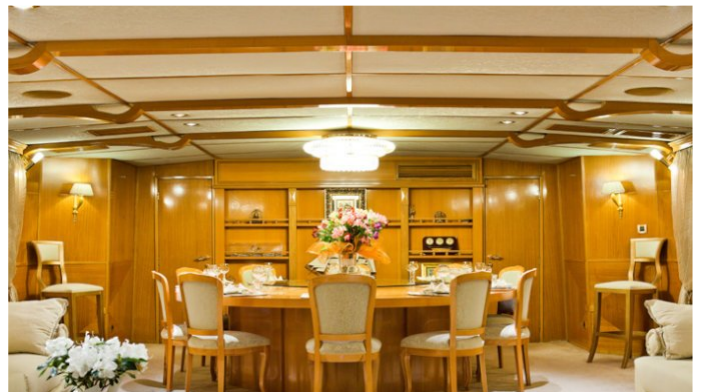

MORE PHOTOS, VIDEO OR INTERACTIVE DECK PLANS:

[CLICK HERE](#)