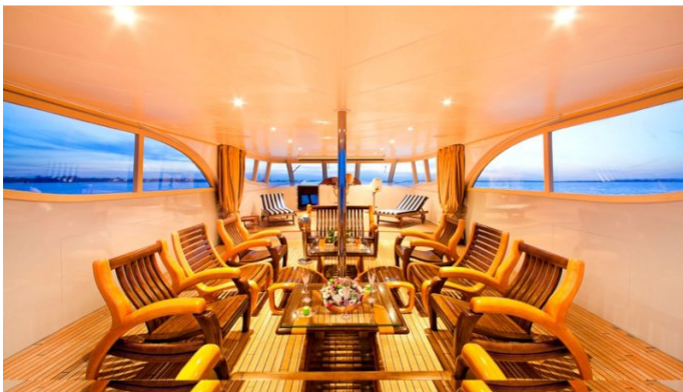

MORE PHOTOS, VIDEO OR INTERACTIVE DECK PLANS:

[CLICK HERE](#)