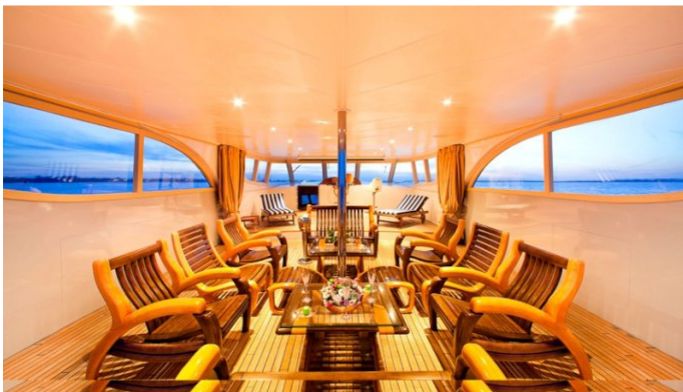

MORE PHOTOS, VIDEO OR INTERACTIVE DECK PLANS:

[CLICK HERE](#)

VELA YACHT CHARTER

Superyacht VELA was built in 1987 by Broward. She is a 40.03m / 131ft motor yacht with exterior design by Broward and interior styling by . VELA offers accommodation for up to 10 guests in 5 cabins with additional room for her crew of 7. She features a variety of amenities to ensure comfortable charter vacations, including Air Conditioning and Deck Jacuzzi. She also carries an impressive collection of toys as listed below.

VELA AMENITIES & TOYS

Air Conditioning

Deck Jacuzzi

Jet Ski

For a full up-to-date list of leisure facilities or amenities onboard Motor Yacht Vela please contact your Yacht Charter Broker prior to booking your vacation. If there is a particular water toy that you would like, but it is not listed, then it may be possible to rent this equipment for you.