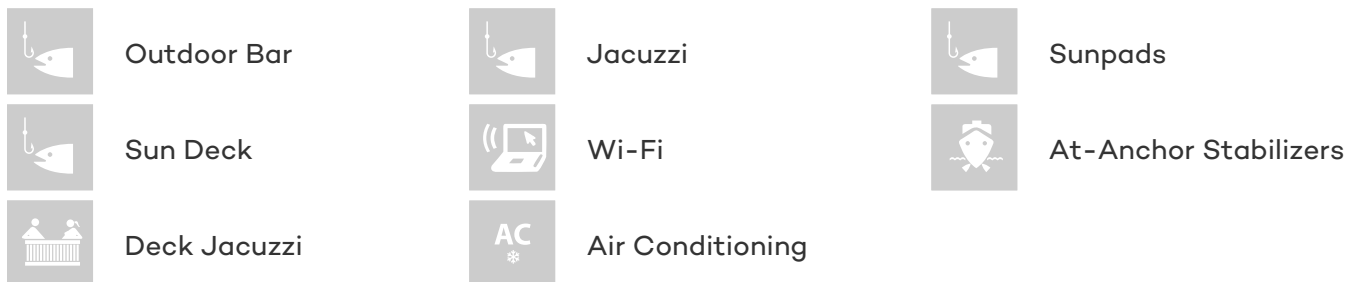

## DEEP SEA YACHT CHARTER

Superyacht DEEP SEA was built in 2010 by Sunseeker. She is a 34m / 111'7 3/4 Metre Yacht motor yacht with exterior design by Sunseeker and interior styling by Sunseeker. Deep Sea offers accommodation for up to 10 guests in 5 cabins with additional room for her crew of 6. She features a variety of amenities to ensure comfortable charter vacations, including, Air Conditioning, Deck Jacuzzi, Stabilizers at Anchor, Outdoor Bar, Sun Deck & Sunpads. She also carries an impressive collection of toys as listed below.

## DEEP SEA AMENITIES & TOYS

For a full up-to-date list of leisure facilities or amenities onboard Motor Yacht Deep Sea please contact your Yacht Charter Broker prior to booking your vacation. If there is a particular water toy that you would like, but it is not listed, then it may be possible to rent this equipment for you.