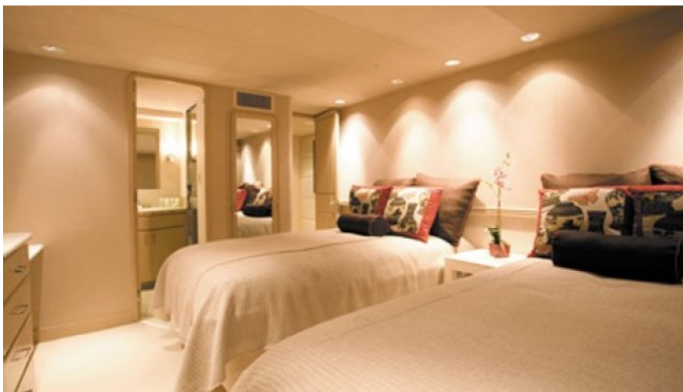

MORE PHOTOS, VIDEO OR INTERACTIVE DECK PLANS:

[CLICK HERE](#)