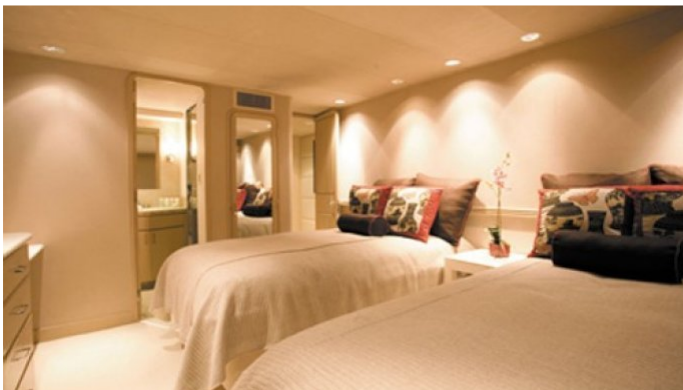

YachtCharterFleet

THE SMARTEST WAY TO SEARCH

SERENITY NOW!

Yacht Charter Details for 'Serenity Now!', the 29.3m Superyacht built by Westship

SPECIFICATIONS

LENGTH
29.3m / 96ft

BEAM DRAFT
7.3m / 24ft 1.8m / 6ft

YEAR REFIT
1990 2006

CRUISING SPEED
12 Knots

ACCOMMODATION

GUESTS	CABINS	CREW
6	3	4

CABIN CONFIGURATION

1 Master	1 Double
1 Twin	1 Pullman

CHARTER RATES

Details correct as of 17 Nov, 2017

FOR MORE INFORMATION:

[CLICK HERE](#) 

or SCAN QR CODE

MORE PHOTOS, VIDEO OR INTERACTIVE DECK PLANS:

[CLICK HERE](#)

SERENITY NOW! YACHT CHARTER

Superyacht SERENITY NOW! was built in 1990 by Westship. She is a 29.3m / 96ft custom motor yacht with exterior design by Jack Sarin and interior styling by . SERENITY NOW! offers accommodation for up to 6 guests in 3 cabins with additional room for her crew of 4. She features a variety of amenities to ensure comfortable charter vacations, including Air Conditioning and WiFi connection on board. She also carries an impressive collection of toys as listed below.