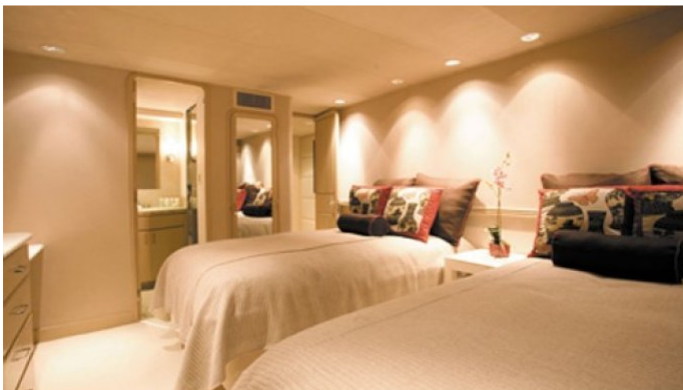

YachtCharterFleet

THE SMARTEST WAY TO SEARCH

SERENITY NOW!

Yacht Charter Details for 'Serenity Now!', the 29.3m Superyacht built by Westship

SPECIFICATIONS

LENGTH
29.3m / 96ft

BEAM DRAFT
7.3m / 24ft 1.8m / 6ft

YEAR REFIT
1990 2006

CRUISING SPEED
12 Knots

ACCOMMODATION

GUESTS	CABINS	CREW
6	3	4

CABIN CONFIGURATION

1 Master	1 Double
1 Twin	1 Pullman

CHARTER RATES

Details correct as of 21 Apr, 2018

FOR MORE INFORMATION:

[CLICK HERE](#) 

or SCAN QR CODE

MORE PHOTOS, VIDEO OR INTERACTIVE DECK PLANS:

[CLICK HERE](#)

SERENITY NOW! YACHT CHARTER

Superyacht SERENITY NOW! was built in 1990 by Westship. She is a 29.3m / 96ft custom motor yacht with exterior design by Jack Sarin and interior styling by . SERENITY NOW! offers accommodation for up to 6 guests in 3 cabins with additional room for her crew of 4. She features a variety of amenities to ensure comfortable charter vacations, including Air Conditioning and WiFi connection on board. She also carries an impressive collection of toys as listed below.