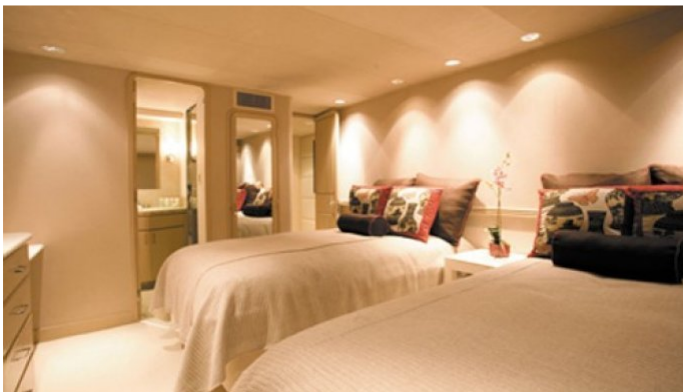

YachtCharterFleet

THE SMARTEST WAY TO SEARCH

SERENITY NOW!

Yacht Charter Details for 'Serenity Now!', the 29.3m Superyacht built by Westship

SPECIFICATIONS

LENGTH
29.3m / 96ft

BEAM DRAFT
7.3m / 24ft 1.8m / 6ft

YEAR REFIT
1990 2006

CRUISING SPEED
12 Knots

ACCOMMODATION

GUESTS	CABINS	CREW
6	3	4

CABIN CONFIGURATION

1 Master	1 Double
1 Twin	1 Pullman

CHARTER RATES

Details correct as of 25 Jul, 2017

FOR MORE INFORMATION:

[CLICK HERE](#) 

or SCAN QR CODE

MORE PHOTOS, VIDEO OR INTERACTIVE DECK PLANS:

[CLICK HERE](#)

SERENITY NOW! YACHT CHARTER

Superyacht SERENITY NOW! was built in 1990 by Westship. She is a 29.3m / 96ft custom motor yacht with exterior design by Jack Sarin and interior styling by . SERENITY NOW! offers accommodation for up to 6 guests in 3 cabins with additional room for her crew of 4. She features a variety of amenities to ensure comfortable charter vacations, including Air Conditioning and WiFi connection on board. She also carries an impressive collection of toys as listed below.

SERENITY NOW! AMENITIES & TOYS

Air Conditioning

WiFi

For a full up-to-date list of leisure facilities or amenities onboard Motor Yacht Serenity Now! please contact your Yacht Charter Broker prior to booking your vacation. If there is a particular water toy that you would like, but it is not listed, then it may be possible to rent this equipment for you.