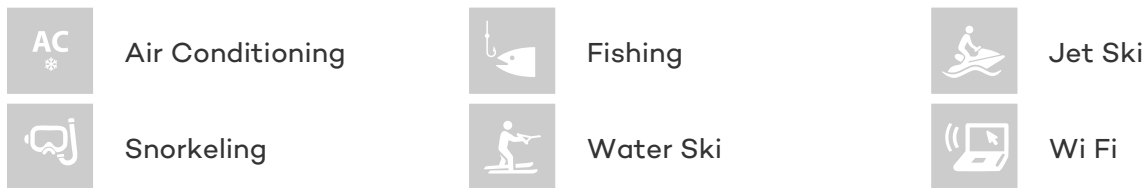

GUESTS	CABINS	CREW
8	4	4

CABIN CONFIGURATION

1 Master 3 Double
1 Convertible 1 Pullman

CHARTER RATES

SUMMER
from
€25,000 / week + expenses

Details correct as of 14 Dec, 2019

FOR MORE INFORMATION:

[CLICK HERE](#) 

or SCAN QR CODE

MORE PHOTOS, VIDEO OR INTERACTIVE DECK PLANS:

[CLICK HERE](#)

SPLENDIDO YACHT CHARTER

Superyacht SPLENDIDO was built in 1999 by Ferretti Yachts. She is a 25m / 82ft Ferretti 80 motor yacht with exterior design by and interior styling by Ferretti Yachts. SPLENDIDO offers accommodation for up to 8 guests in 4 cabins with additional room for her crew of 4. She features a variety of amenities to ensure comfortable charter vacations, including Air Conditioning and WiFi connection on board. She also carries an impressive collection of toys as listed below.

SPLENDIDO AMENITIES & TOYS

For a full up-to-date list of leisure facilities or amenities onboard Motor Yacht Splendido please contact your Yacht Charter Broker prior to booking your vacation. If there is a particular water toy that you would like, but it is not listed, then it may be possible to rent this equipment for you.