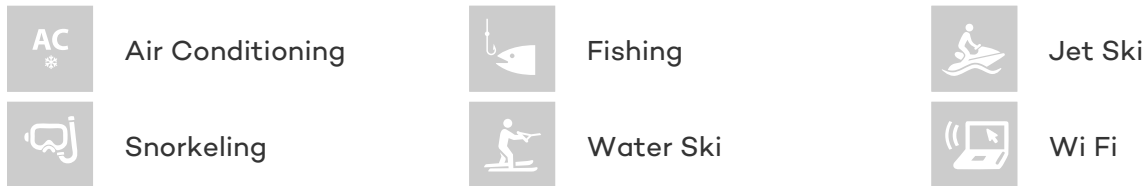

CRUISING SPEED
20 Knots

ACCOMMODATION

GUESTS	CABINS	CREW
8	4	4

CABIN CONFIGURATION

1 Master 3 Double
1 Convertible 1 Pullman

CHARTER RATES

SUMMER
from
€25,000 / week + expenses

Details correct as of 20 Jul, 2017

FOR MORE INFORMATION:

[CLICK HERE](#) 

or SCAN QR CODE

MORE PHOTOS, VIDEO OR INTERACTIVE DECK PLANS:

[CLICK HERE](#)

SPLENDIDO YACHT CHARTER

Superyacht SPLENDIDO was built in 1999 by Ferretti. She is a 25m / 82ft ferretti 80 motor yacht with exterior design by and interior styling by Ferretti. SPLENDIDO offers accommodation for up to 8 guests in 4 cabins with additional room for her crew of 4. She features a variety of amenities to ensure comfortable charter vacations, including Air Conditioning, WiFi connection on board and Air Conditioning. She also carries an impressive collection of toys as listed below.

SPLENDIDO AMENITIES & TOYS

For a full up-to-date list of leisure facilities or amenities onboard Motor Yacht Splendido please contact your Yacht Charter Broker prior to booking your vacation. If there is a particular water toy that you would like, but it is not listed, then it may be possible to rent this equipment for you.