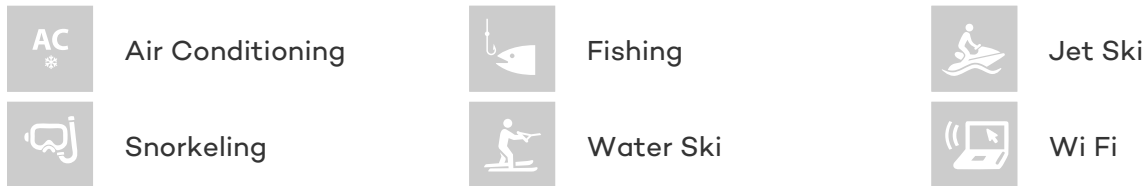

CRUISING SPEED
20 Knots

ACCOMMODATION

GUESTS	CABINS	CREW
8	4	4

CABIN CONFIGURATION

1 Master 3 Double
1 Convertible 1 Pullman

CHARTER RATES

SUMMER
from
€25,000 / week + expenses

Details correct as of 23 Apr, 2018

FOR MORE INFORMATION:

[CLICK HERE](#) 

or SCAN QR CODE

MORE PHOTOS, VIDEO OR INTERACTIVE DECK PLANS:

 [CLICK HERE](#)

SPLENDIDO YACHT CHARTER

Superyacht SPLENDIDO was built in 1999 by Ferretti. She is a 25m / 82ft ferretti 80 motor yacht with exterior design by and interior styling by Ferretti. SPLENDIDO offers accommodation for up to 8 guests in 4 cabins with additional room for her crew of 4. She features a variety of amenities to ensure comfortable charter vacations, including Air Conditioning, WiFi connection on board and Air Conditioning. She also carries an impressive collection of toys as listed below.

SPLENDIDO AMENITIES & TOYS

For a full up-to-date list of leisure facilities or amenities onboard Motor Yacht Splendido please contact your Yacht Charter Broker prior to booking your vacation. If there is a particular water toy that you would like, but it is not listed, then it may be possible to rent this equipment for you.