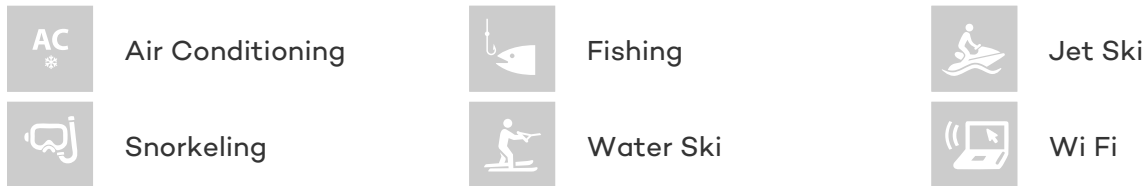

CRUISING SPEED
20 Knots

ACCOMMODATION

GUESTS	CABINS	CREW
8	4	4

CABIN CONFIGURATION

1 Master 3 Double
1 Convertible 1 Pullman

CHARTER RATES

SUMMER
from
€25,000 / week + expenses

Details correct as of 21 Feb, 2018

FOR MORE INFORMATION:

[CLICK HERE](#) 

or SCAN QR CODE

MORE PHOTOS, VIDEO OR INTERACTIVE DECK PLANS:

[CLICK HERE](#)

SPLENDIDO YACHT CHARTER

Superyacht SPLENDIDO was built in 1999 by Ferretti. She is a 25m / 82ft ferretti 80 motor yacht with exterior design by and interior styling by Ferretti. SPLENDIDO offers accommodation for up to 8 guests in 4 cabins with additional room for her crew of 4. She features a variety of amenities to ensure comfortable charter vacations, including Air Conditioning, WiFi connection on board and Air Conditioning. She also carries an impressive collection of toys as listed below.

SPLENDIDO AMENITIES & TOYS

For a full up-to-date list of leisure facilities or amenities onboard Motor Yacht Splendido please contact your Yacht Charter Broker prior to booking your vacation. If there is a particular water toy that you would like, but it is not listed, then it may be possible to rent this equipment for you.