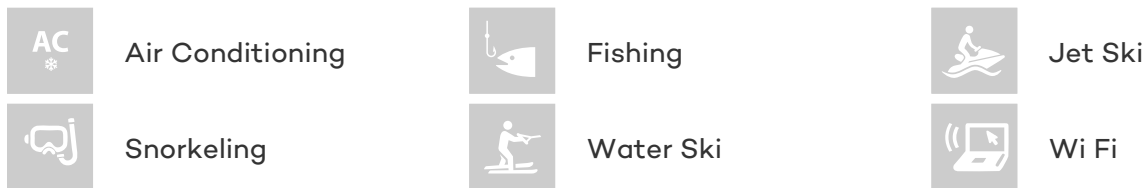

GUESTS	CABINS	CREW
8	4	4

CABIN CONFIGURATION

1 Master 3 Double
1 Convertible 1 Pullman

CHARTER RATES

SUMMER
from
€25,000 / week + expenses

Details correct as of 26 Oct, 2020

FOR MORE INFORMATION:

[CLICK HERE](#) 

or SCAN QR CODE

MORE PHOTOS, VIDEO OR INTERACTIVE DECK PLANS:

[CLICK HERE](#)

SPLENDIDO YACHT CHARTER

Superyacht SPLENDIDO was built in 1999 by Ferretti Yachts. She is a 25m / 82ft Ferretti Yachts 80 motor yacht with exterior design by and interior styling by Ferretti Yachts. SPLENDIDO offers accommodation for up to 8 guests in 4 cabins with additional room for her crew of 4. She features a variety of amenities to ensure comfortable charter vacations, including Air Conditioning and WiFi connection on board. She also carries an impressive collection of toys as listed below.

SPLENDIDO AMENITIES & TOYS

For a full up-to-date list of leisure facilities or amenities onboard Motor Yacht Splendido please contact your Yacht Charter Broker prior to booking your vacation. If there is a particular water toy that you would like, but it is not listed, then it may be possible to rent this equipment for you.