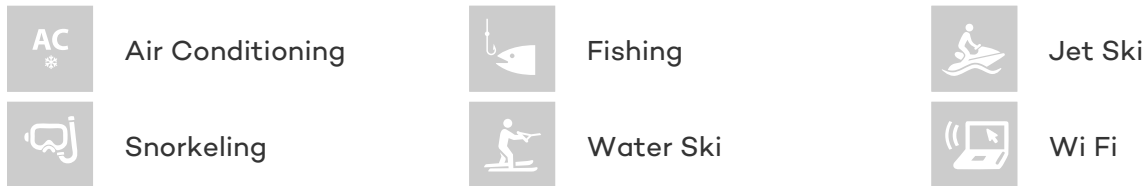

CRUISING SPEED
20 Knots

ACCOMMODATION

GUESTS	CABINS	CREW
8	4	4

CABIN CONFIGURATION

1 Master 3 Double
1 Convertible 1 Pullman

CHARTER RATES

SUMMER
from
€25,000 / week + expenses

Details correct as of 27 May, 2017

FOR MORE INFORMATION:

[CLICK HERE](#) 

or SCAN QR CODE

MORE PHOTOS, VIDEO OR INTERACTIVE DECK PLANS:

[CLICK HERE](#)

SPLENDIDO YACHT CHARTER

Superyacht SPLENDIDO was built in 1999 by Ferretti. She is a 25m / 82ft ferretti 80 motor yacht with exterior design by and interior styling by Ferretti. SPLENDIDO offers accommodation for up to 8 guests in 4 cabins with additional room for her crew of 4. She features a variety of amenities to ensure comfortable charter vacations, including Air Conditioning, WiFi connection on board and Air Conditioning. She also carries an impressive collection of toys as listed below.

SPLENDIDO AMENITIES & TOYS

For a full up-to-date list of leisure facilities or amenities onboard Motor Yacht Splendido please contact your Yacht Charter Broker prior to booking your vacation. If there is a particular water toy that you would like, but it is not listed, then it may be possible to rent this equipment for you.