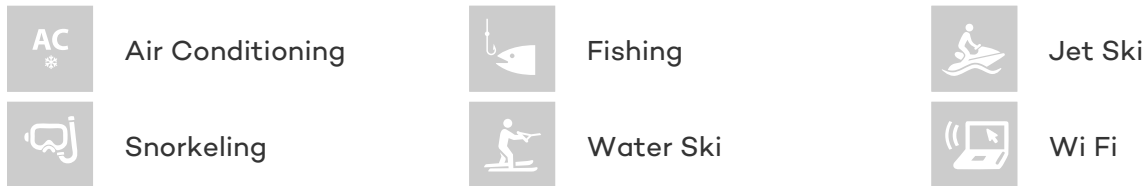

GUESTS	CABINS	CREW
8	4	4

CABIN CONFIGURATION

1 Master 3 Double
1 Convertible 1 Pullman

CHARTER RATES

SUMMER
from
€25,000 / week + expenses

Details correct as of 24 Nov, 2017

FOR MORE INFORMATION:

[CLICK HERE](#) 

or SCAN QR CODE

MORE PHOTOS, VIDEO OR INTERACTIVE DECK PLANS:

 [CLICK HERE](#)

SPLENDIDO YACHT CHARTER

Superyacht SPLENDIDO was built in 1999 by Ferretti. She is a 25m / 82ft ferretti 80 motor yacht with exterior design by and interior styling by Ferretti. SPLENDIDO offers accommodation for up to 8 guests in 4 cabins with additional room for her crew of 4. She features a variety of amenities to ensure comfortable charter vacations, including Air Conditioning, WiFi connection on board and Air Conditioning. She also carries an impressive collection of toys as listed below.

SPLENDIDO AMENITIES & TOYS

For a full up-to-date list of leisure facilities or amenities onboard Motor Yacht Splendido please contact your Yacht Charter Broker prior to booking your vacation. If there is a particular water toy that you would like, but it is not listed, then it may be possible to rent this equipment for you.