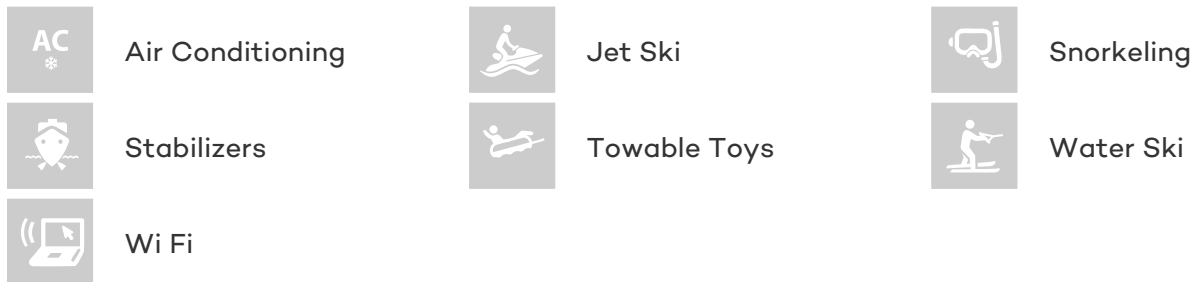

**MORE PHOTOS, VIDEO OR INTERACTIVE DECK PLANS:**

[CLICK HERE](#)

## TILUSA YACHT CHARTER

Superyacht TILUSA was built in 2008 by Ferretti. She is a 25.66m / 84ft altura 840 motor yacht with exterior design by and interior styling by . TILUSA offers accommodation for up to 8 guests in 4 cabins with additional room for her crew of 3. She features a variety of amenities to ensure comfortable charter vacations, including Air Conditioning, WiFi connection on board and Stabilizers at Anchor. She also carries an impressive collection of toys as listed below.

## TILUSA AMENITIES & TOYS

For a full up-to-date list of leisure facilities or amenities onboard Motor Yacht Tilusa please contact your Yacht Charter Broker prior to booking your vacation. If there is a particular water toy that you would like, but it is not listed, then it may be possible to rent this equipment for you.