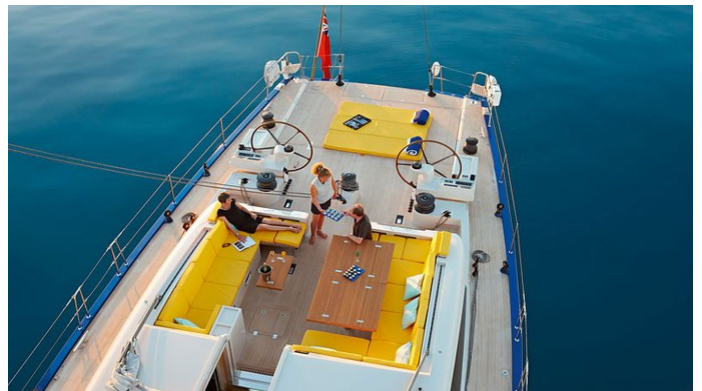

MORE PHOTOS, VIDEO OR INTERACTIVE DECK PLANS: