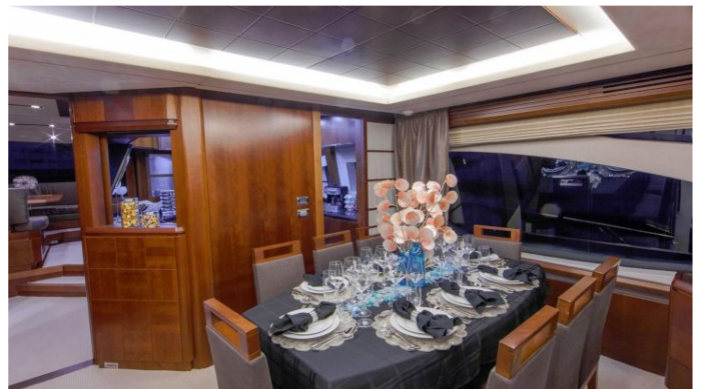

[CLICK HERE](#) 

or SCAN QR CODE

MORE PHOTOS, VIDEO OR INTERACTIVE DECK PLANS:

[CLICK HERE](#)

SAND CASTLE YACHT CHARTER

Superyacht SAND CASTLE was built in 2008 by Azimut. She is a 29m / 95ft azimut 95 motor yacht with exterior design by Stefano Righini and interior styling by . SAND CASTLE offers accommodation for up to 8 guests in 4 cabins with additional room for her crew of 4. She features a variety of amenities to ensure comfortable charter vacations, including Air Conditioning and Deck Jacuzzi. She also carries an impressive collection of toys as listed below.

SAND CASTLE AMENITIES & TOYS

Inflatables

Paddleboard

Waverider

For a full up-to-date list of leisure facilities or amenities onboard Motor Yacht Sand Castle please contact your Yacht Charter Broker prior to booking your vacation. If there is a particular water toy that you would like, but it is not listed, then it may be possible to rent this equipment for you.