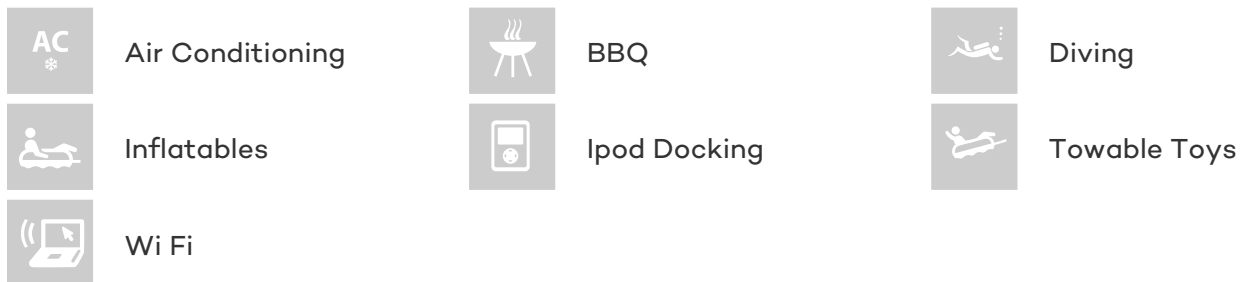

MAROMA IV YACHT CHARTER

Superyacht MAROMA IV was built in 2005 by Sunseeker. She is a 25.25m / 83ft 82 Yacht motor yacht with exterior design by Don Shead Yacht Design and interior styling by Ken Freivokh. MAROMA IV offers accommodation for up to 8 guests in 4 cabins with additional room for her crew of 3. She features a variety of amenities to ensure comfortable charter vacations, including Air Conditioning and WiFi connection on board. She also carries an impressive collection of toys as listed below.

MAROMA IV AMENITIES & TOYS

For a full up-to-date list of leisure facilities or amenities onboard Motor Yacht Maroma IV please contact your Yacht Charter Broker prior to booking your vacation. If there is a particular water toy that you would like, but it is not listed, then it may be possible to rent this equipment for you.

MORE TENDERS, TOYS & YACHT AMMENITIES INFO:

[CLICK HERE](#)

CHARTER MAROMA IV

If you are interested in chartering MAROMA IV please contact your yacht charter broker for more information about booking a luxury charter vacation on board this Sunseeker superyacht .