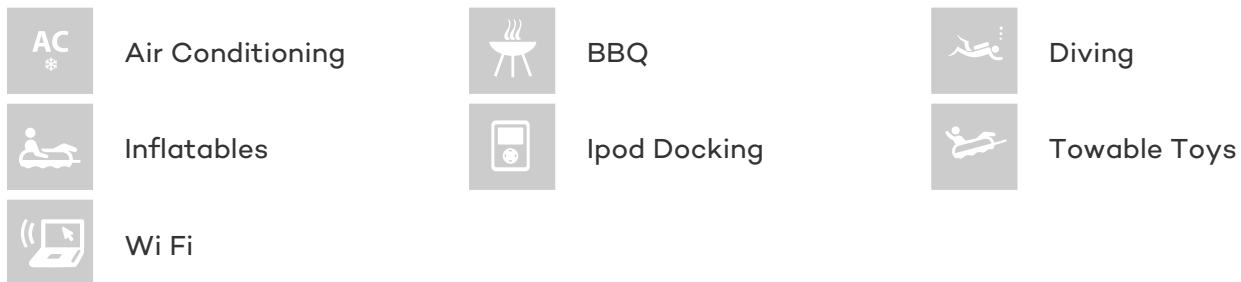

## PHOEBE TRES YACHT CHARTER

Superyacht PHOEBE TRES was built in 2005 by Sunseeker. She is a 25.25m / 83ft sunseeker 82 motor yacht with exterior design by and interior styling by . PHOEBE TRES offers accommodation for up to 8 guests in 4 cabins with additional room for her crew of 3. She features a variety of amenities to ensure comfortable charter vacations, including Air Conditioning and WiFi connection on board. She also carries an impressive collection of toys as listed below.

## PHOEBE TRES AMENITIES & TOYS

For a full up-to-date list of leisure facilities or amenities onboard Motor Yacht Phoebe Tres please contact your Yacht Charter Broker prior to booking your vacation. If there is a particular water toy that you would like, but it is not listed, then it may be possible to rent this equipment for you.