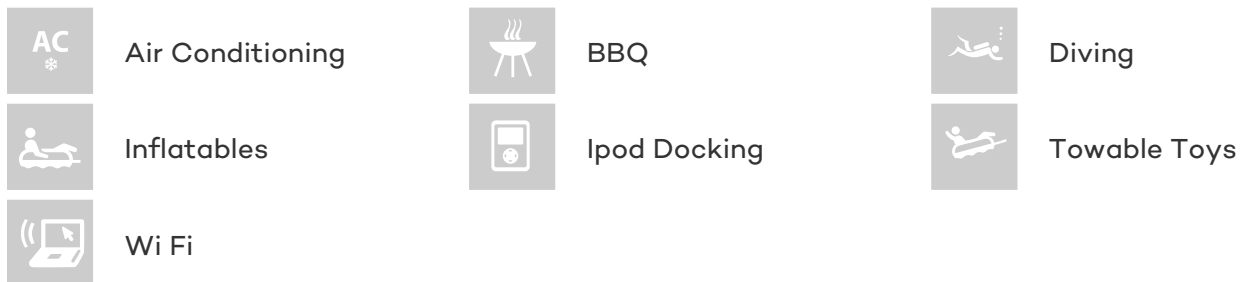

PHOEBE TRES

Yacht Charter Details for 'Phoebe Tres', the 25.25m Superyacht built by Sunseeker

SPECIFICATIONS

LENGTH
25.25m / 83ft

BEAM **DRAFT**
6.17m / 20ft 1.68m / 6ft

YEAR
2005

CRUISING SPEED
0 Knots

ACCOMMODATION

GUESTS	CABINS	CREW
8	4	3

CABIN CONFIGURATION

CHARTER RATES

Details correct as of 24 Mar, 2018

FOR MORE INFORMATION:

[CLICK HERE](#) 

or SCAN QR CODE

MORE PHOTOS, VIDEO OR INTERACTIVE DECK PLANS:

[CLICK HERE](#)

PHOEBE TRES YACHT CHARTER

Superyacht PHOEBE TRES was built in 2005 by Sunseeker. She is a 25.25m / 83ft sunseeker 82 motor yacht with exterior design by and interior styling by . PHOEBE TRES offers accommodation for up to 8 guests in 4 cabins with additional room for her crew of 3. She features a variety of amenities to ensure comfortable charter vacations, including Air Conditioning and WiFi connection on board. She also carries an impressive collection of toys as listed below.

PHOEBE TRES AMENITIES & TOYS

For a full up-to-date list of leisure facilities or amenities onboard Motor Yacht Phoebe Tres please contact your Yacht Charter Broker prior to booking your vacation. If there is a particular water toy that you would like, but it is not listed, then it may be possible to rent this equipment for you.