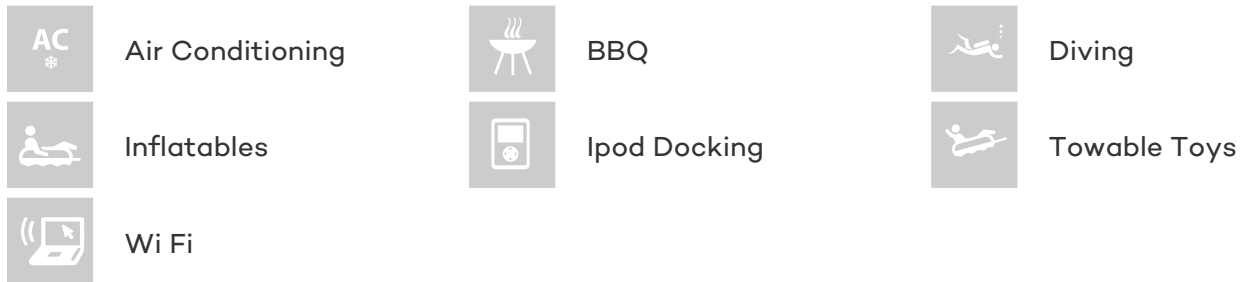

## PHOEBE TRES YACHT CHARTER

Superyacht PHOEBE TRES was built in 2005 by Sunseeker. She is a 25.25m / 83ft sunseeker 82 motor yacht with exterior design by and interior styling by . PHOEBE TRES offers accommodation for up to 8 guests in 4 cabins with additional room for her crew of 3. She features a variety of amenities to ensure comfortable charter vacations, including Air Conditioning and WiFi connection on board. She also carries an impressive collection of toys as listed below.

## PHOEBE TRES AMENITIES & TOYS

For a full up-to-date list of leisure facilities or amenities onboard Motor Yacht Phoebe Tres please contact your Yacht Charter Broker prior to booking your vacation. If there is a particular water toy that you would like, but it is not listed, then it may be possible to rent this equipment for you.