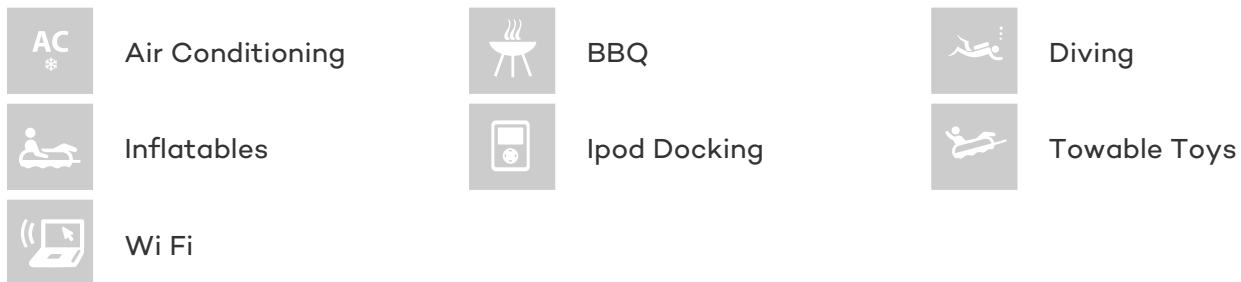

### CHARTER RATES

Details correct as of 25 Jun, 2017

FOR MORE INFORMATION:

[CLICK HERE](#) 

or SCAN QR CODE

MORE PHOTOS, VIDEO OR INTERACTIVE DECK PLANS:

[CLICK HERE](#)

## PHOEBE TRES YACHT CHARTER

Superyacht PHOEBE TRES was built in 2005 by Sunseeker. She is a 25.25m / 83ft sunseeker 82 motor yacht with exterior design by and interior styling by . PHOEBE TRES offers accommodation for up to 8 guests in 4 cabins with additional room for her crew of 3. She features a variety of amenities to ensure comfortable charter vacations, including Air Conditioning and WiFi connection on board. She also carries an impressive collection of toys as listed below.

## PHOEBE TRES AMENITIES & TOYS

For a full up-to-date list of leisure facilities or amenities onboard Motor Yacht Phoebe Tres please contact your Yacht Charter Broker prior to booking your vacation. If there is a particular water toy that you would like, but it is not listed, then it may be possible to rent this equipment for you.