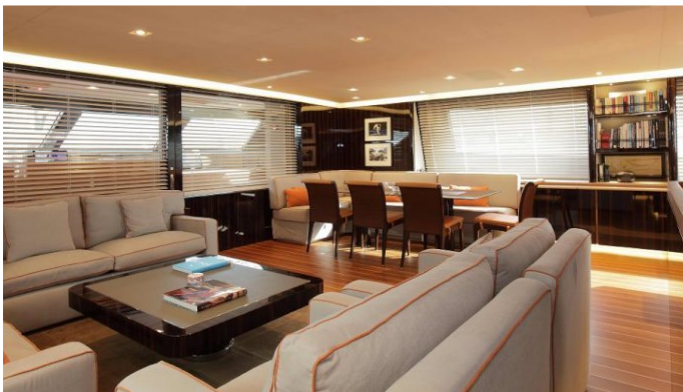

MORE PHOTOS, VIDEO OR INTERACTIVE DECK PLANS:

[CLICK HERE](#)