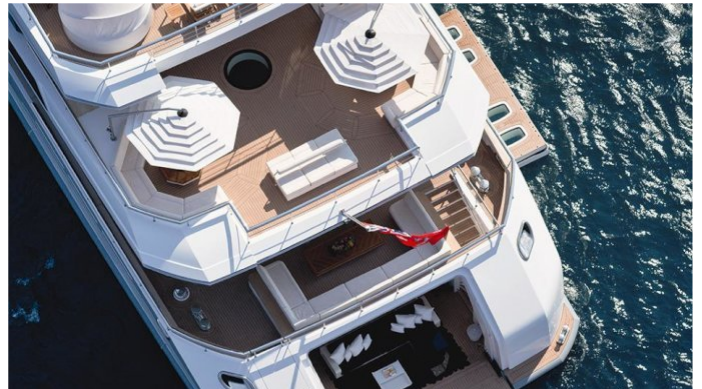

MORE PHOTOS, VIDEO OR INTERACTIVE DECK PLANS:

[CLICK HERE](#)

This document is not contractual. The yacht charters and their particulars displayed in the results above are displayed in good faith and whilst believed to be correct are not guaranteed. YachtCharterFleet.com does not warrant or assume any legal liability or responsibility for the accuracy, completeness, or usefulness of any information and/or images displayed. All information is subject to change without notice and is without warranty. Your preferred charter broker should provide you with yacht specifications, brochure and rates for your chosen dates during your charter yacht selection process. Starting prices are shown in a range of currencies for a one-week charter, unless otherwise indicated.