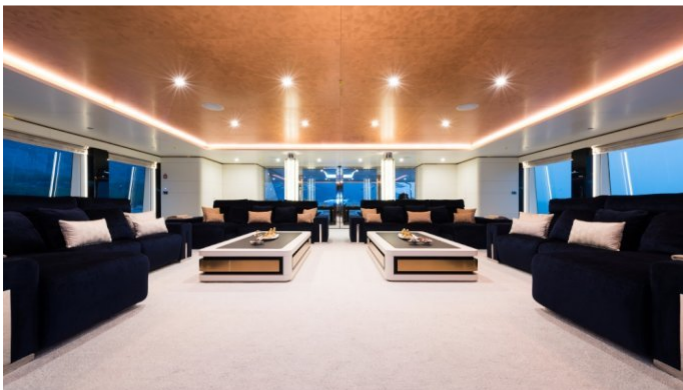

MORE PHOTOS, VIDEO OR INTERACTIVE DECK PLANS:

[CLICK HERE](#)