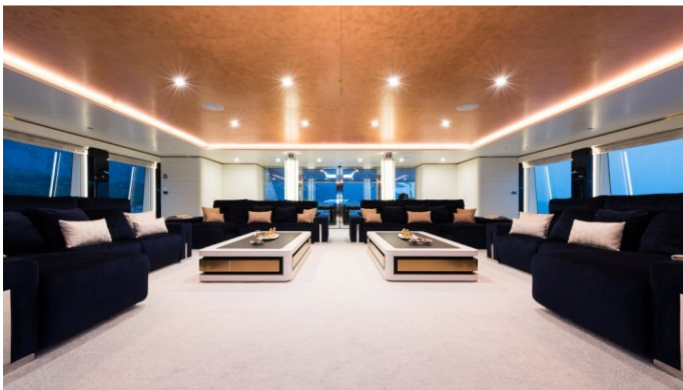

MORE PHOTOS, VIDEO OR INTERACTIVE DECK PLANS:

[CLICK HERE](#)

This document is not contractual. The yacht charters and their particulars displayed in the results above are displayed in good faith and whilst believed to be correct are not guaranteed. YachtCharterFleet.com does not warrant or assume any legal liability or responsibility for the accuracy, completeness, or usefulness of any information and/or images displayed. All information is subject to change without notice and is without warranty. Your preferred charter broker should provide you with yacht specifications, brochure and rates for your chosen dates during your charter yacht selection process. Starting prices are shown in a range of currencies for a one-week charter, unless otherwise indicated.