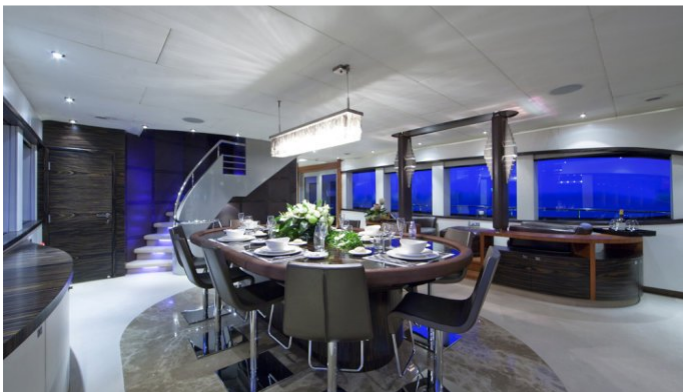

MORE PHOTOS, VIDEO OR INTERACTIVE DECK PLANS:

[CLICK HERE](#)

This document is not contractual. The yacht charters and their particulars displayed in the results above are displayed in good faith and whilst believed to be correct are not guaranteed. YachtCharterFleet.com does not warrant or assume any legal liability or responsibility for the accuracy, completeness, or usefulness of any information and/or images displayed. All information is subject to change without notice and is without warranty. Your preferred charter broker should provide you with yacht specifications, brochure and rates for your chosen dates during your charter yacht selection process. Starting prices are shown in a range of currencies for a one-week charter, unless otherwise indicated.