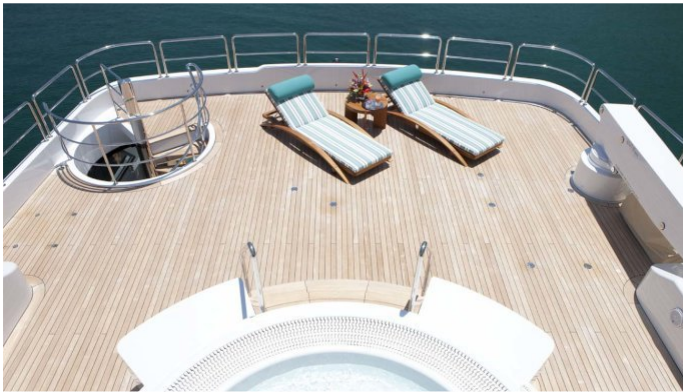

YachtCharterFleet

THE SMARTEST WAY TO SEARCH

JEFF BROWN

HELIOS 3

Yacht Charter Details for 'Helios 3', the 50m Superyacht built by Delta Marine

SPECIFICATIONS

LENGTH
50m / 164ft

BEAM **DRAFT**
10.4m / 34ft 2.9m / 10ft

FOR MORE INFORMATION:

[CLICK HERE](#) 

or SCAN QR CODE

www.YachtCharterFleet.com

MORE PHOTOS, VIDEO OR INTERACTIVE DECK PLANS:

[CLICK HERE](#)

HELIOS 3 AMENITIES & TOYS