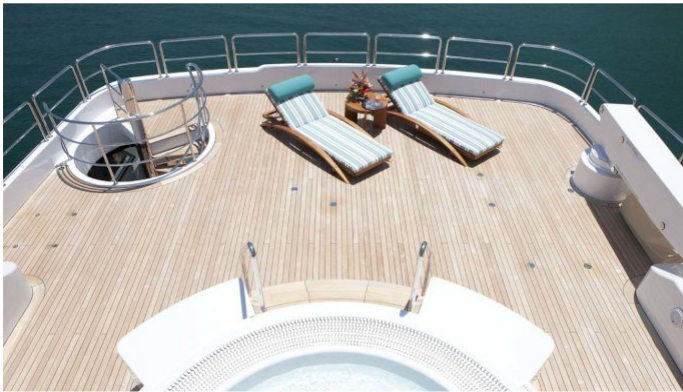

MORE PHOTOS, VIDEO OR INTERACTIVE DECK PLANS:

[CLICK HERE](#)