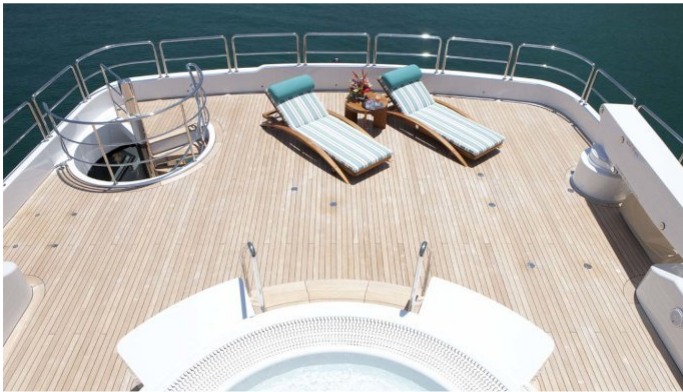

FOR MORE INFORMATION:

[CLICK HERE](#) 

or SCAN QR CODE

MORE PHOTOS, VIDEO OR INTERACTIVE DECK PLANS:

 [CLICK HERE](#)

HELIOS 3 YACHT CHARTER

Superyacht HELIOS 3 was built in 2012 by Delta Marine. She is a 50m / 164ft custom motor yacht with exterior design by Delta Design Group and interior styling by Delta Design Group. HELIOS 3 offers accommodation for up to 12 guests in 6 cabins with additional room for her crew of 12. She features a variety of amenities to ensure comfortable charter vacations, including Lift (Elevator), Swimming Platform, Air Conditioning, Gym, Jacuzzi (on deck), Sauna, Tender Garage, At anchor Stabilizers and Stabilizers at Anchor. She also carries an impressive collection of toys as listed below.

HELIOS 3 AMENITIES & TOYS

For a full up-to-date list of leisure facilities or amenities onboard Motor Yacht Helios 3 please contact your Yacht Charter Broker prior to booking your vacation. If there is a particular water toy that you would like, but it is not listed, then it may be possible to rent this equipment for you.