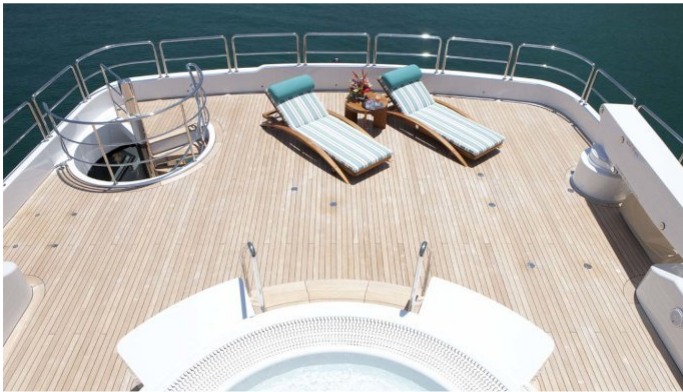

FOR MORE INFORMATION:

[CLICK HERE](#) 

or SCAN QR CODE

www.YachtCharterFleet.com

MORE PHOTOS, VIDEO OR INTERACTIVE DECK PLANS:

[CLICK HERE](#)

HELIOS 3 YACHT CHARTER

Superyacht HELIOS 3 was built in 2012 by Delta Marine. She is a 50m / 164ft custom motor yacht with exterior design by Delta Design Group and interior styling by Delta Design Group. HELIOS 3 offers accommodation for up to 12 guests in 6 cabins with additional room for her crew of 12. She features a variety of amenities to ensure comfortable charter vacations, including Lift (Elevator), Swimming Platform, Air Conditioning, Gym, Jacuzzi (on deck), Sauna, Tender Garage, At anchor Stabilizers and Stabilizers at Anchor. She also carries an impressive collection of toys as listed below.

HELIOS 3 AMENITIES & TOYS

For a full up-to-date list of leisure facilities or amenities onboard Motor Yacht Helios 3 please contact your Yacht Charter Broker prior to booking your vacation. If there is a particular water toy that you would like, but it is not listed, then it may be possible to rent this equipment for you.