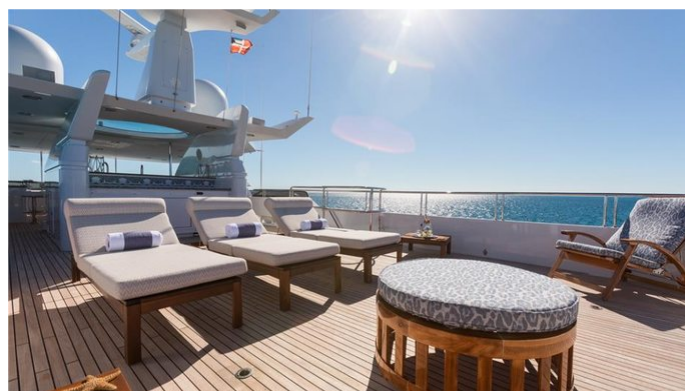

- FOR MORE INFORMATION:

MORE PHOTOS, VIDEO OR INTERACTIVE DECK PLANS:

[CLICK HERE](#)

Miss Stephanie Yacht Charter

Superyacht MISS STEPHANIE was built in 2004 by Richmond Yachts. She is a 42.09m / 138'1 Richmond Yachts 142 motor yacht with exterior design by Setzer Design Group and interior styling by Pavlik Design Team . Miss Stephanie offers accommodation for up to 10 guests in 5 cabins with additional room for her crew of 8. She features a variety of amenities to ensure comfortable charter vacations, including, Air Conditioning, WiFi connection on board, Deck Jacuzzi, Stabilisers underway, Stabilizers at Anchor, Bow Thruster, Exterior Bar & Sun Deck. She also carries an impressive collection of toys as listed below.

-  Wi-Fi
-  At-Anchor Stabilizers
-  Deck Jacuzzi
-  Gym
-  Air Conditioning
-  BBQ

For a full up-to-date list of leisure facilities or amenities onboard Motor Yacht Miss Stephanie please contact your Yacht Charter Broker prior to booking your vacation. If there is a particular water toy that you would like, but it is not listed, then it may be possible to rent this equipment for you.