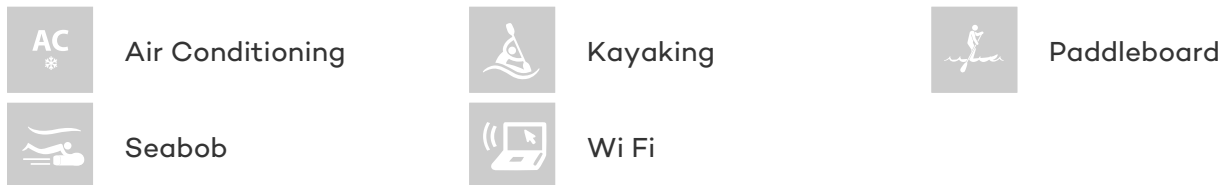

ELEVEN I YACHT CHARTER

Superyacht ELEVEN I was built in 2009 by Italcraft. She is a 27.6m / 91ft motor yacht with exterior design by Galeazzi Design. ELEVEN I offers accommodation for up to 9 guests in 4 cabins with additional room for her crew of 5. She features a variety of amenities to ensure comfortable charter vacations, including . She also carries an impressive collection of toys as listed below.

ELEVEN I AMENITIES & TOYS

For a full up-to-date list of leisure facilities or amenities onboard Motor Yacht Eleven I please contact your Yacht Charter Broker prior to booking your vacation. If there is a particular water toy that you would like, but it is not listed, then it may be possible to rent this equipment for you.

MORE TENDERS, TOYS & YACHT AMMENITIES INFO:

[CLICK HERE](#)

CHARTER ELEVEN I

If you are interested in chartering ELEVEN I please contact your yacht charter broker for more information about booking a luxury charter vacation on board this Italcraft superyacht .