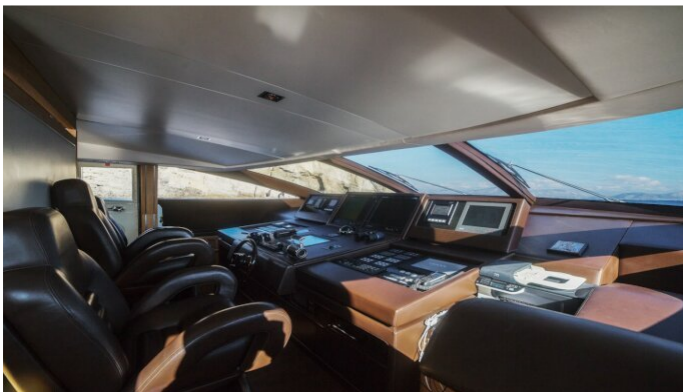

[CLICK HERE](#) 

or SCAN QR CODE

MORE PHOTOS, VIDEO OR INTERACTIVE DECK PLANS:

 [CLICK HERE](#)

ELEVEN I YACHT CHARTER

Superyacht ELEVEN I was built in 2009 by Italcraft. She is a 27.6m / 91ft motor yacht with exterior design by Galeazzi Design. ELEVEN I offers accommodation for up to 9 guests in 4 cabins with additional room for her crew of 5. She features a variety of amenities to ensure comfortable charter vacations, including . She also carries an impressive collection of toys as listed below.

ELEVEN I AMENITIES & TOYS

For a full up-to-date list of leisure facilities or amenities onboard Motor Yacht Eleven I please contact your Yacht Charter Broker prior to booking your vacation. If there is a particular water toy that you would like, but it is not listed, then it may be possible to rent this equipment for you.