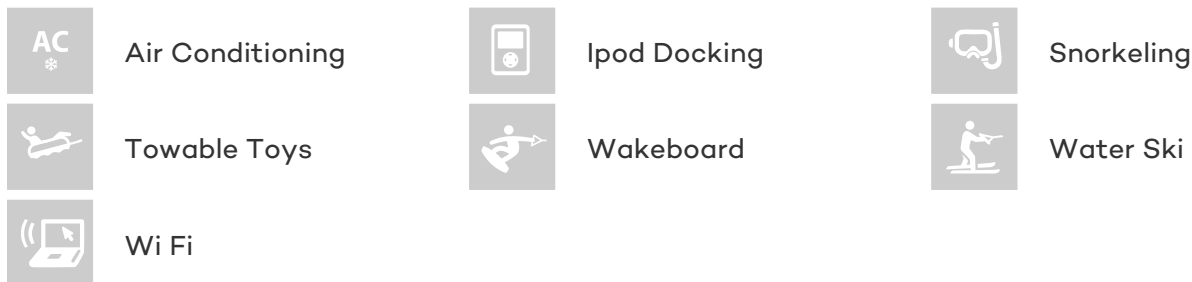

YEAR
2012

CRUISING SPEED
10 Knots

ACCOMMODATION

GUESTS	CABINS	CREW
10	4	4

CABIN CONFIGURATION

1 Master 1 Vip
2 Pullman

CHARTER RATES

Details correct as of 17 Dec, 2017

FOR MORE INFORMATION:

[CLICK HERE](#) 

or SCAN QR CODE

MORE PHOTOS, VIDEO OR INTERACTIVE DECK PLANS:

[CLICK HERE](#)

KESTREL YACHT CHARTER

Superyacht KESTREL was built in 2012 by Aganlar Boatyard. She is a 32.4m / 106ft custom sail yacht with exterior design by Ron Holland Design and interior styling by Ron Holland Design. KESTREL offers accommodation for up to 10 guests in 4 cabins with additional room for her crew of 4. She features a variety of amenities to ensure comfortable charter vacations, including Air Conditioning and WiFi connection on board. She also carries an impressive collection of toys as listed below.

KESTREL AMENITIES & TOYS

For a full up-to-date list of leisure facilities or amenities onboard Sail Yacht Kestrel please contact your Yacht Charter Broker prior to booking your vacation. If there is a particular water toy that you would like, but it is not listed, then it may be possible to rent this equipment for you.