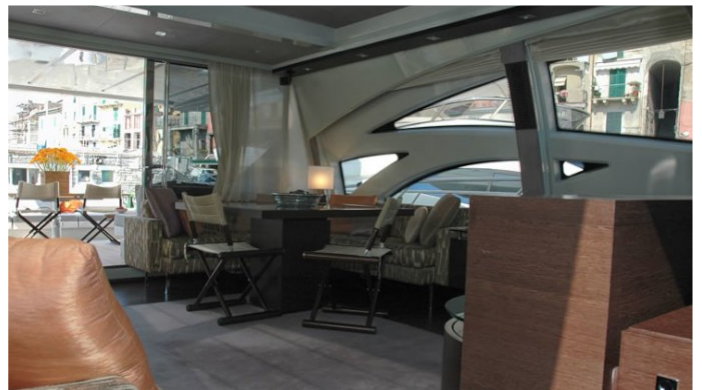

MORE PHOTOS, VIDEO OR INTERACTIVE DECK PLANS:

[CLICK HERE](#)

This document is not contractual. The yacht charters and their particulars displayed in the results above are displayed in good faith and whilst believed to be correct are not guaranteed. YachtCharterFleet.com does not warrant or assume any legal liability or responsibility for the accuracy, completeness, or usefulness of any information and/or images displayed. All information is subject to change without notice and is without warranty. Your preferred charter broker should provide you with yacht specifications, brochure and rates for your chosen dates during your charter yacht selection process. Starting prices are shown in a range of currencies for a one-week charter, unless otherwise indicated.