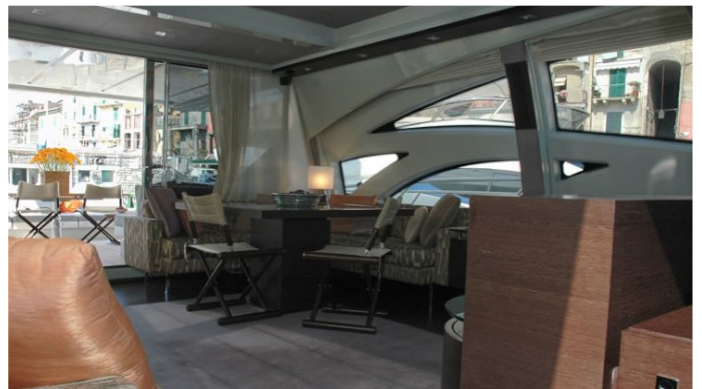

[CLICK HERE](#) 

or SCAN QR CODE

MORE PHOTOS, VIDEO OR INTERACTIVE DECK PLANS:

[CLICK HERE](#)

CHIMERA YACHT CHARTER

Superyacht CHIMERA was built in 2007 by Azimut. She is a 26.5m / 87ft azimuth 86s motor yacht with exterior design by Stefano Righini and interior styling by . CHIMERA offers accommodation for up to 9 guests in 4 cabins with additional room for her crew of 3. She features a variety of amenities to ensure comfortable charter vacations, including Air Conditioning, WiFi connection on board and Air Conditioning. She also carries an impressive collection of toys as listed below.

CHIMERA AMENITIES & TOYS

 AC	Air Conditioning		Ipod Docking		Satellite TV
	Snorkeling		Towable Toys		Wakeboard
	Water Ski		Waverider		Wi Fi

For a full up-to-date list of leisure facilities or amenities onboard Motor Yacht Chimera please contact your Yacht Charter Broker prior to booking your vacation. If there is a particular water toy that you would like, but it is not listed, then it may be possible to rent this equipment for you.