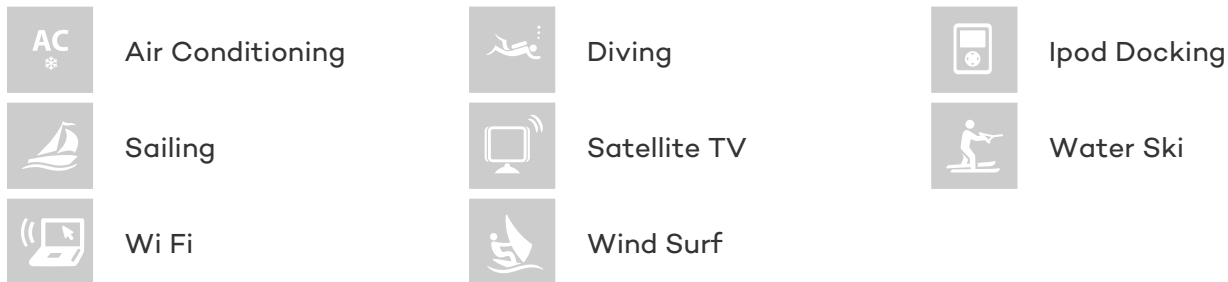

OHANA YACHT CHARTER

Superyacht OHANA was built in 2012 by Fitzroy. She is a 49.69m / 163ft Custom sail yacht with exterior design by Dubois and interior styling by Fitzroy. OHANA offers accommodation for up to 10 guests in 5 cabins with additional room for her crew of 8. She features a variety of amenities to ensure comfortable charter vacations, including Air Conditioning and WiFi connection on board. She also carries an impressive collection of toys as listed below.

OHANA AMENITIES & TOYS

For a full up-to-date list of leisure facilities or amenities onboard Sail Yacht Ohana please contact your Yacht Charter Broker prior to booking your vacation. If there is a particular water toy that you would like, but it is not listed, then it may be possible to rent this equipment for you.

MORE TENDERS, TOYS & YACHT AMMENITIES INFO:

[CLICK HERE](#)

CHARTER OHANA

If you are interested in chartering OHANA please contact your yacht charter broker for more information about booking a luxury charter vacation on board this Fitzroy superyacht .