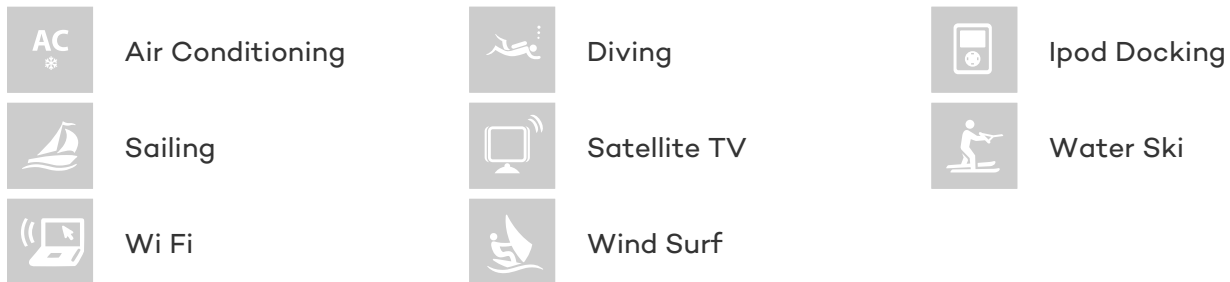

OHANA YACHT CHARTER

Superyacht OHANA was built in 2012 by Fitzroy. She is a 49.69m / 163ft Custom sail yacht with exterior design by Dubois and interior styling by Fitzroy. OHANA offers accommodation for up to 10 guests in 5 cabins with additional room for her crew of 8. She features a variety of amenities to ensure comfortable charter vacations, including Air Conditioning and WiFi connection on board. She also carries an impressive collection of toys as listed below.

OHANA AMENITIES & TOYS

For a full up-to-date list of leisure facilities or amenities onboard Sail Yacht Ohana please contact your Yacht Charter Broker prior to booking your vacation. If there is a particular water toy that you would like, but it is not listed, then it may be possible to rent this equipment for you.

MORE TENDERS, TOYS & YACHT AMMENITIES INFO:

[CLICK HERE](#)

CHARTER OHANA

If you are interested in chartering OHANA please contact your yacht charter broker for more information about booking a luxury charter vacation on board this Fitzroy superyacht .