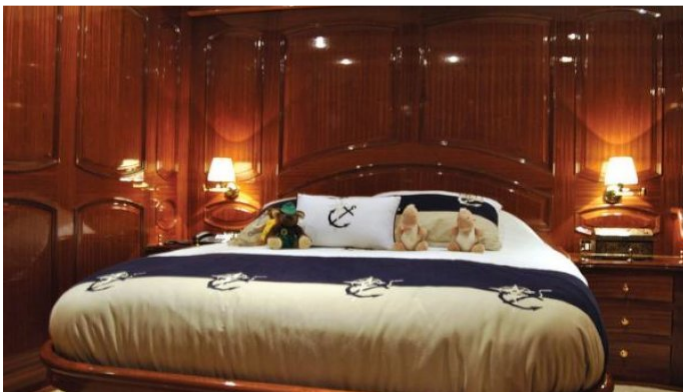

MORE PHOTOS, VIDEO OR INTERACTIVE DECK PLANS:

[CLICK HERE](#)

This document is not contractual. The yacht charters and their particulars displayed in the results above are displayed in good faith and whilst believed to be correct are not guaranteed. YachtCharterFleet.com does not warrant or assume any legal liability or responsibility for the accuracy, completeness, or usefulness of any information and/or images displayed. All information is subject to change without notice and is without warranty. Your preferred charter broker should provide you with yacht specifications, brochure and rates for your chosen dates during your charter yacht selection process. Starting prices are shown in a range of currencies for a one-week charter, unless otherwise indicated.