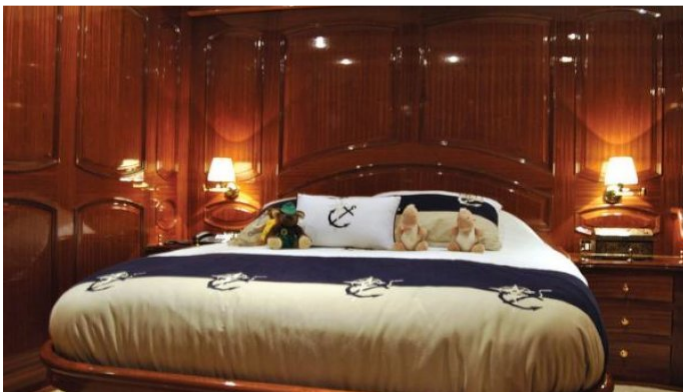

ACCOMMODATION

GUESTS	CABINS	CREW
10	5	7

CABIN CONFIGURATION
3 Double 2 Twin

CHARTER RATES

SUMMER
from
€38,000 / week + expenses

WINTER
from
€38,000 / week + expenses

Details correct as of 20 Sep, 2017

FOR MORE INFORMATION:

[CLICK HERE](#) 

or SCAN QR CODE

MORE PHOTOS, VIDEO OR INTERACTIVE DECK PLANS:

[CLICK HERE](#)

BLUE EYES YACHT CHARTER

Superyacht BLUE EYES was built in 2007 by Pax Navi Yachts. She is a 33.6m / 110ft custom sail yacht with exterior design by Pax Navi Yachts and interior styling by Erkan Ozhan. BLUE EYES offers accommodation for up to 10 guests in 5 cabins with additional room for her crew of 7. She features a variety of amenities to ensure comfortable charter vacations, including Air Conditioning, WiFi connection on board, Deck Jacuzzi, Air Conditioning and Jacuzzi (on deck). She also carries an impressive collection of toys as listed below.

BLUE EYES AMENITIES & TOYS

	Air Conditioning		Deck Jacuzzi		Fishing
	Jet Ski		Snorkeling		Video-on-demand
	Water Ski		Wi Fi		

For a full up-to-date list of leisure facilities or amenities onboard Sail Yacht Blue Eyes please contact your Yacht Charter Broker prior to booking your vacation. If there is a particular water toy that you would like, but it is not listed, then it may be possible to rent this equipment for you.