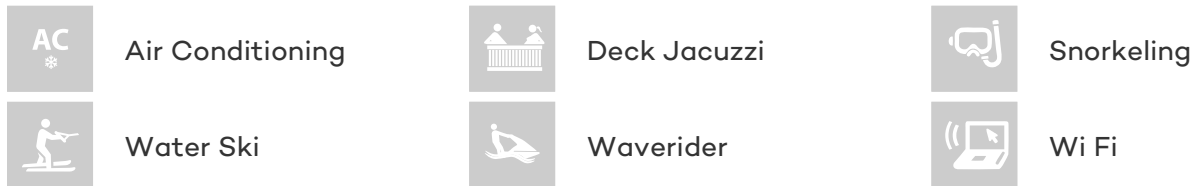

ACCOMMODATION

GUESTS CABINS CREW
10 4 5

CABIN CONFIGURATION
2 Double 2 Twin

CHARTER RATES

SUMMER
from
€45,000 / week + expenses

WINTER
from
€40,000 / week + expenses

Details correct as of 26 May, 2017

FOR MORE INFORMATION:

[CLICK HERE](#) 

or SCAN QR CODE

MORE PHOTOS, VIDEO OR INTERACTIVE DECK PLANS:

 [CLICK HERE](#)

ACCAMA DELTA YACHT CHARTER

Superyacht ACCAMA DELTA was built in 1999 by Azimut. She is a 29.80m / 98ft azimuth 100 jumbo motor yacht with exterior design by Stefano Righini and interior styling by Marty Lowe. ACCAMA DELTA offers accommodation for up to 10 guests in 4 cabins with additional room for her crew of 5. She features a variety of amenities to ensure comfortable charter vacations, including Air Conditioning, WiFi connection on board, Deck Jacuzzi, Air Conditioning and Jacuzzi (on deck). She also carries an impressive collection of toys as listed below.

ACCAMA DELTA AMENITIES & TOYS

For a full up-to-date list of leisure facilities or amenities onboard Motor Yacht Accama Delta please contact your Yacht Charter Broker prior to booking your vacation. If there is a particular water toy that you would like, but it is not listed, then it may be possible to rent this equipment for you.