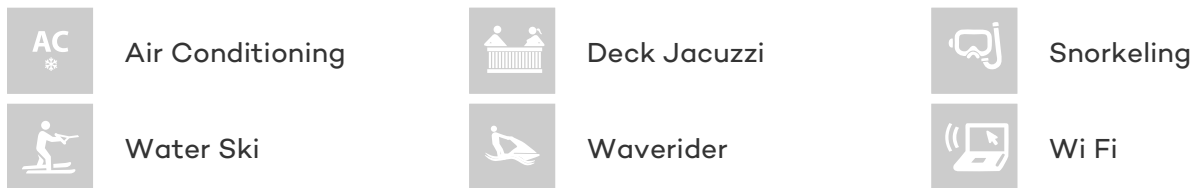

ACCOMMODATION

GUESTS CABINS CREW
10 4 5

CABIN CONFIGURATION
2 Double 2 Twin

CHARTER RATES

SUMMER
from
€45,000 / week + expenses

WINTER
from
€40,000 / week + expenses

Details correct as of 24 Sep, 2017

FOR MORE INFORMATION:

[CLICK HERE](#) 

or SCAN QR CODE

MORE PHOTOS, VIDEO OR INTERACTIVE DECK PLANS:

[CLICK HERE](#)

ACCAMA DELTA YACHT CHARTER

Superyacht ACCAMA DELTA was built in 1999 by Azimut. She is a 29.80m / 98ft azimuth 100 jumbo motor yacht with exterior design by Stefano Righini and interior styling by Marty Lowe. ACCAMA DELTA offers accommodation for up to 10 guests in 4 cabins with additional room for her crew of 5. She features a variety of amenities to ensure comfortable charter vacations, including Air Conditioning, WiFi connection on board, Deck Jacuzzi, Air Conditioning and Jacuzzi (on deck). She also carries an impressive collection of toys as listed below.

ACCAMA DELTA AMENITIES & TOYS

For a full up-to-date list of leisure facilities or amenities onboard Motor Yacht Accama Delta please contact your Yacht Charter Broker prior to booking your vacation. If there is a particular water toy that you would like, but it is not listed, then it may be possible to rent this equipment for you.