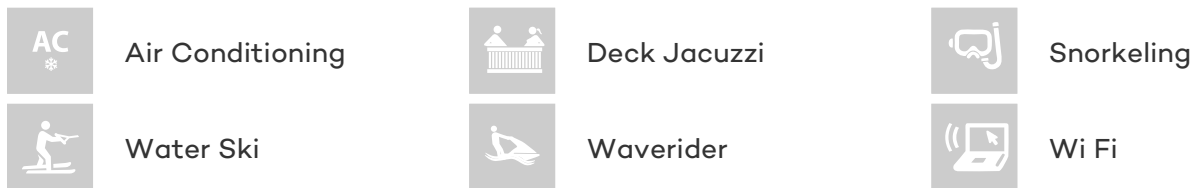

ACCOMMODATION

GUESTS CABINS CREW
10 **4** **5**

CABIN CONFIGURATION
2 Double 2 Twin

CHARTER RATES

SUMMER
from
€45,000 / week + expenses

WINTER
from
€40,000 / week + expenses

Details correct as of 21 Jul, 2017

FOR MORE INFORMATION:

[CLICK HERE](#) 

or SCAN QR CODE

MORE PHOTOS, VIDEO OR INTERACTIVE DECK PLANS:

 [CLICK HERE](#)

ACCAMA DELTA YACHT CHARTER

Superyacht ACCAMA DELTA was built in 1999 by Azimut. She is a 29.80m / 98ft azimuth 100 jumbo motor yacht with exterior design by Stefano Righini and interior styling by Marty Lowe. ACCAMA DELTA offers accommodation for up to 10 guests in 4 cabins with additional room for her crew of 5. She features a variety of amenities to ensure comfortable charter vacations, including Air Conditioning, WiFi connection on board, Deck Jacuzzi, Air Conditioning and Jacuzzi (on deck). She also carries an impressive collection of toys as listed below.

ACCAMA DELTA AMENITIES & TOYS

For a full up-to-date list of leisure facilities or amenities onboard Motor Yacht Accama Delta please contact your Yacht Charter Broker prior to booking your vacation. If there is a particular water toy that you would like, but it is not listed, then it may be possible to rent this equipment for you.