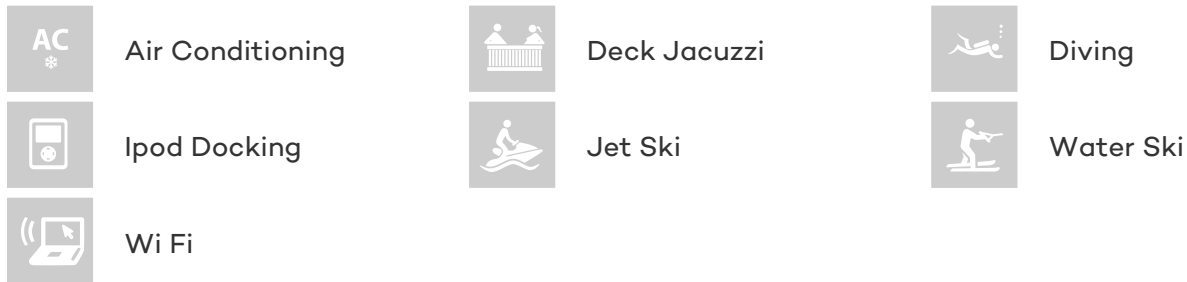

CRUISING SPEED
12 Knots

ACCOMMODATION

GUESTS CABINS CREW
10 5 4

CABIN CONFIGURATION
1 Master 4 Double

CHARTER RATES

Details correct as of 25 Jun, 2017

FOR MORE INFORMATION:

[CLICK HERE](#) 

or SCAN QR CODE

MORE PHOTOS, VIDEO OR INTERACTIVE DECK PLANS:

 [CLICK HERE](#)

BRADLEY YACHT CHARTER

Superyacht BRADLEY was built in 2007 by H2X. She is a 25.8m / 85ft custom motor yacht with exterior design by Vaton Design and interior styling by H2 Yacht Design. BRADLEY offers accommodation for up to 10 guests in 5 cabins with additional room for her crew of 4. She features a variety of amenities to ensure comfortable charter vacations, including Jacuzzi (on deck), Air Conditioning, Air Conditioning, WiFi connection on board and Deck Jacuzzi. She also carries an impressive collection of toys as listed below.

BRADLEY AMENITIES & TOYS

For a full up-to-date list of leisure facilities or amenities onboard Motor Yacht Bradley please contact your Yacht Charter Broker prior to booking your vacation. If there is a particular water toy that you would like, but it is not listed, then it may be possible to rent this equipment for you.