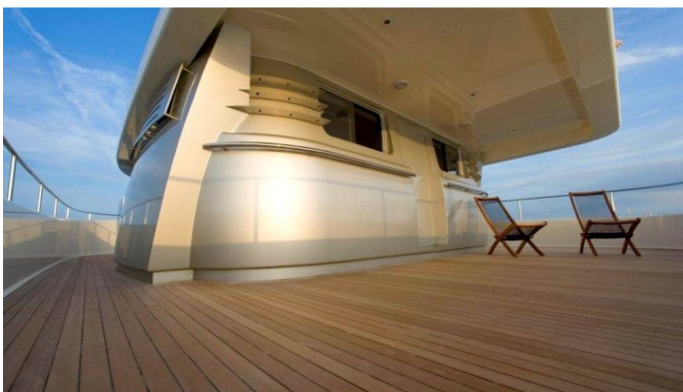

YachtCharterFleet

THE SMARTEST WAY TO SEARCH

BRADLEY

Yacht Charter Details for 'Bradley', the 25.8m Superyacht built by H2X

SPECIFICATIONS

LENGTH
25.8m / 85ft

BEAM DRAFT
10.6m / 35ft 1.1m / 4ft

YEAR
2007

or SCAN QR CODE

MORE PHOTOS, VIDEO OR INTERACTIVE DECK PLANS:

[CLICK HERE](#)

BRADLEY YACHT CHARTER

Superyacht BRADLEY was built in 2007 by H2X. She is a 25.8m / 85ft custom motor yacht with exterior design by Vaton Design and interior styling by H2 Yacht Design. BRADLEY offers accommodation for up to 10 guests in 5 cabins with additional room for her crew of 4. She features a variety of amenities to ensure comfortable charter vacations, including Jacuzzi (on deck), Air Conditioning, Air Conditioning, WiFi connection on board and Deck Jacuzzi. She also carries an impressive collection of toys as listed below.

BRADLEY AMENITIES & TOYS

For a full up-to-date list of leisure facilities or amenities onboard Motor Yacht Bradley please contact your Yacht Charter Broker prior to booking your vacation. If there is a particular water toy that you would like, but it is not listed, then it may be possible to rent this equipment for you.