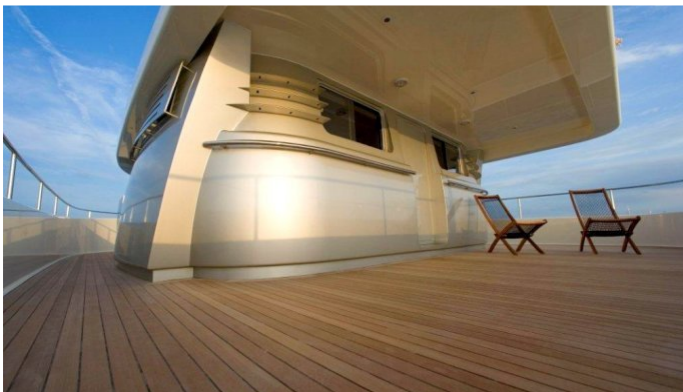

MORE PHOTOS, VIDEO OR INTERACTIVE DECK PLANS:

[CLICK HERE](#)