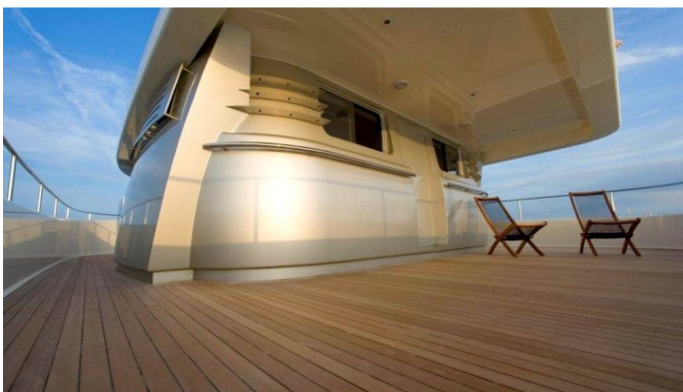

YachtCharterFleet

THE SMARTEST WAY TO SEARCH

BRADLEY

Yacht Charter Details for 'Bradley', the 25.8m Superyacht built by H2X

SPECIFICATIONS

LENGTH
25.8m / 85ft

BEAM DRAFT
10.6m / 35ft 1.1m / 4ft

YEAR
2007

or SCAN QR CODE

www.YachtCharterFleet.com

MORE PHOTOS, VIDEO OR INTERACTIVE DECK PLANS:

[CLICK HERE](#)

BRADLEY YACHT CHARTER

Superyacht BRADLEY was built in 2007 by H2X. She is a 25.8m / 85ft custom motor yacht with exterior design by Vaton Design and interior styling by H2 Yacht Design. BRADLEY offers accommodation for up to 10 guests in 5 cabins with additional room for her crew of 4. She features a variety of amenities to ensure comfortable charter vacations, including Jacuzzi (on deck), Air Conditioning, Air Conditioning, WiFi connection on board and Deck Jacuzzi. She also carries an impressive collection of toys as listed below.

BRADLEY AMENITIES & TOYS

For a full up-to-date list of leisure facilities or amenities onboard Motor Yacht Bradley please contact your Yacht Charter Broker prior to booking your vacation. If there is a particular water toy that you would like, but it is not listed, then it may be possible to rent this equipment for you.