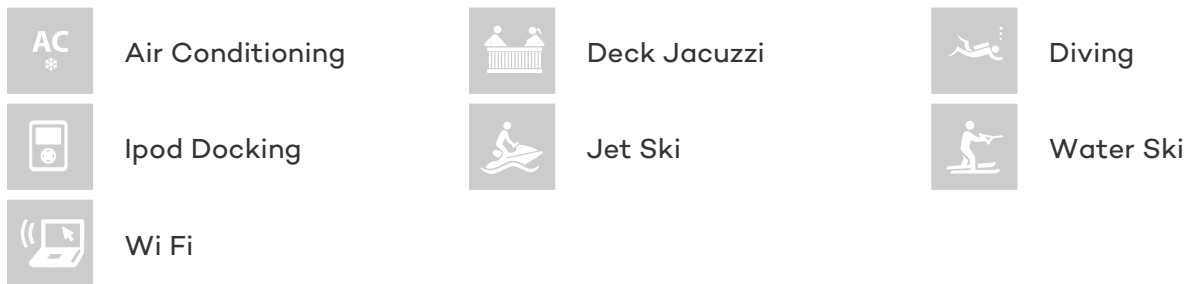

CRUISING SPEED
12 Knots

ACCOMMODATION

GUESTS CABINS CREW
10 5 4

CABIN CONFIGURATION
1 Master 4 Double

CHARTER RATES

Details correct as of 21 Mar, 2018

FOR MORE INFORMATION:

[CLICK HERE](#) 

or SCAN QR CODE

www.YachtCharterFleet.com

MORE PHOTOS, VIDEO OR INTERACTIVE DECK PLANS:

[CLICK HERE](#)

BRADLEY YACHT CHARTER

Superyacht BRADLEY was built in 2007 by H2X. She is a 25.8m / 85ft custom motor yacht with exterior design by Vaton Design and interior styling by H2 Yacht Design. BRADLEY offers accommodation for up to 10 guests in 5 cabins with additional room for her crew of 4. She features a variety of amenities to ensure comfortable charter vacations, including Jacuzzi (on deck), Air Conditioning, Air Conditioning, WiFi connection on board and Deck Jacuzzi. She also carries an impressive collection of toys as listed below.

BRADLEY AMENITIES & TOYS

For a full up-to-date list of leisure facilities or amenities onboard Motor Yacht Bradley please contact your Yacht Charter Broker prior to booking your vacation. If there is a particular water toy that you would like, but it is not listed, then it may be possible to rent this equipment for you.