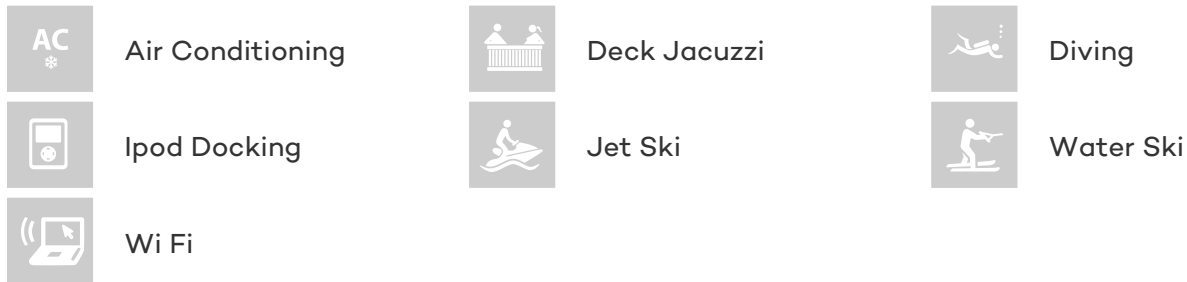

CRUISING SPEED
12 Knots

ACCOMMODATION

GUESTS CABINS CREW
10 5 4

CABIN CONFIGURATION
1 Master 4 Double

CHARTER RATES

Details correct as of 14 Dec, 2017

FOR MORE INFORMATION:

[CLICK HERE](#) 

or SCAN QR CODE

MORE PHOTOS, VIDEO OR INTERACTIVE DECK PLANS:

[CLICK HERE](#)

BRADLEY YACHT CHARTER

Superyacht BRADLEY was built in 2007 by H2X. She is a 25.8m / 85ft custom motor yacht with exterior design by Vaton Design and interior styling by H2 Yacht Design. BRADLEY offers accommodation for up to 10 guests in 5 cabins with additional room for her crew of 4. She features a variety of amenities to ensure comfortable charter vacations, including Jacuzzi (on deck), Air Conditioning, Air Conditioning, WiFi connection on board and Deck Jacuzzi. She also carries an impressive collection of toys as listed below.

BRADLEY AMENITIES & TOYS

For a full up-to-date list of leisure facilities or amenities onboard Motor Yacht Bradley please contact your Yacht Charter Broker prior to booking your vacation. If there is a particular water toy that you would like, but it is not listed, then it may be possible to rent this equipment for you.