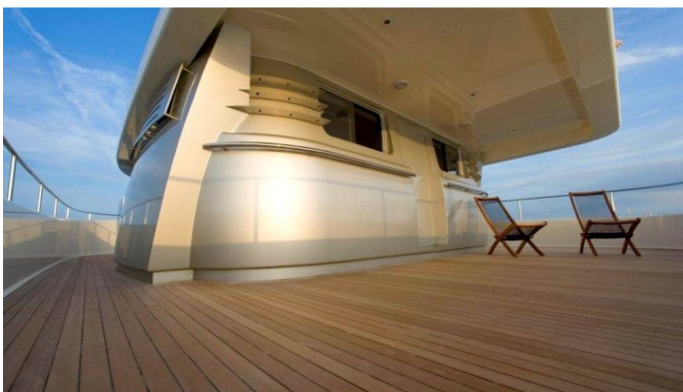

YachtCharterFleet

THE SMARTEST WAY TO SEARCH

BRADLEY

Yacht Charter Details for 'Bradley', the 25.8m Superyacht built by H2X

SPECIFICATIONS

LENGTH
25.8m / 85ft

BEAM DRAFT
10.6m / 35ft 1.1m / 4ft

YEAR
2007

or SCAN QR CODE

MORE PHOTOS, VIDEO OR INTERACTIVE DECK PLANS:

 [CLICK HERE](#)

BRADLEY YACHT CHARTER

Superyacht BRADLEY was built in 2007 by H2X. She is a 25.8m / 85ft custom motor yacht with exterior design by Vaton Design and interior styling by H2 Yacht Design. BRADLEY offers accommodation for up to 10 guests in 5 cabins with additional room for her crew of 4. She features a variety of amenities to ensure comfortable charter vacations, including Jacuzzi (on deck), Air Conditioning, Air Conditioning, WiFi connection on board and Deck Jacuzzi. She also carries an impressive collection of toys as listed below.

BRADLEY AMENITIES & TOYS

For a full up-to-date list of leisure facilities or amenities onboard Motor Yacht Bradley please contact your Yacht Charter Broker prior to booking your vacation. If there is a particular water toy that you would like, but it is not listed, then it may be possible to rent this equipment for you.