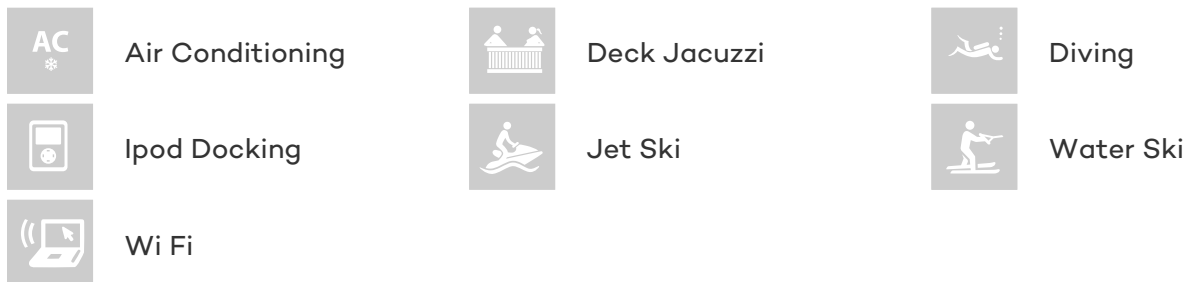

### CHARTER RATES

Details correct as of 27 May, 2018

FOR MORE INFORMATION:

[CLICK HERE](#) 

or SCAN QR CODE

**MORE PHOTOS, VIDEO OR INTERACTIVE DECK PLANS:**

[CLICK HERE](#)

## BRADLEY YACHT CHARTER

Superyacht BRADLEY was built in 2007 by H2X. She is a 25.8m / 85ft custom motor yacht with exterior design by Vaton Design and interior styling by H2 Yacht Design. BRADLEY offers accommodation for up to 10 guests in 5 cabins with additional room for her crew of 4. She features a variety of amenities to ensure comfortable charter vacations, including Air Conditioning, WiFi connection on board and Deck Jacuzzi. She also carries an impressive collection of toys as listed below.

## BRADLEY AMENITIES & TOYS

For a full up-to-date list of leisure facilities or amenities onboard Motor Yacht Bradley please contact your Yacht Charter Broker prior to booking your vacation. If there is a particular water toy that you would like, but it is not listed, then it may be possible to rent this equipment for you.