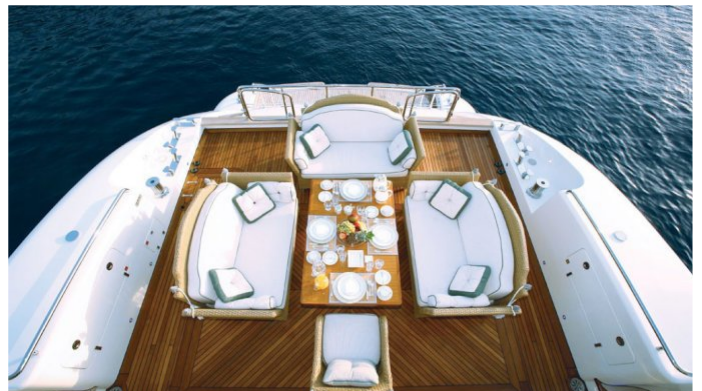

MORE PHOTOS, VIDEO OR INTERACTIVE DECK PLANS:

[CLICK HERE](#)

This document is not contractual. The yacht charters and their particulars displayed in the results above are displayed in good faith and whilst believed to be correct are not guaranteed. YachtCharterFleet.com does not warrant or assume any legal liability or responsibility for the accuracy, completeness, or usefulness of any information and/or images displayed. All information is subject to change without notice and is without warranty. Your preferred charter broker should provide you with yacht specifications, brochure and rates for your chosen dates during your charter yacht selection process. Starting prices are shown in a range of currencies for a one-week charter, unless otherwise indicated.