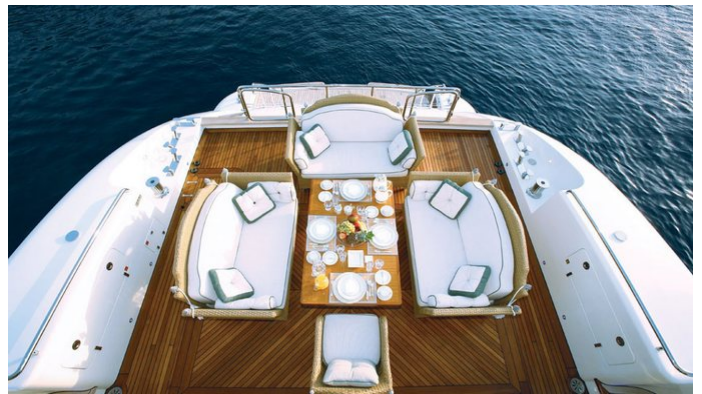

CRUISING SPEED
22 Knots

ACCOMMODATION

GUESTS	CABINS	CREW
12	6	7

CABIN CONFIGURATION

1 Master	2 VIP
2 Twin	4 Pullman

CHARTER RATES

SUMMER
from
\$75,000 / week + expenses

WINTER
from
\$75,000 / week + expenses

Details correct as of 20 Apr, 2025

FOR MORE INFORMATION:

[CLICK HERE](#) 

or SCAN QR CODE

MORE PHOTOS, VIDEO OR INTERACTIVE DECK PLANS:

[CLICK HERE](#)

ALFA XII YACHT CHARTER

Superyacht ALFA XII was built in 2006 by ISA Yachts. She is a 40.54m / 133' ISA 133 motor yacht with exterior design by Andrea Bacigalupo . Alfa XII offers accommodation for up to 12 guests in 6 cabins with additional room for her crew of 7. She features a variety of amenities to ensure comfortable charter vacations, including, Air Conditioning & Deck Jacuzzi. She also carries an impressive collection of toys as listed below.

ALFA XII AMENITIES & TOYS

Jacuzzi

At-Anchor Stabilizers

Deck Jacuzzi

Air Conditioning

For a full up-to-date list of leisure facilities or amenities onboard Motor Yacht Alfa XII please contact your Yacht Charter Broker prior to booking your vacation. If there is a particular water toy that you would like, but it is not listed, then it may be possible to rent this equipment for you.