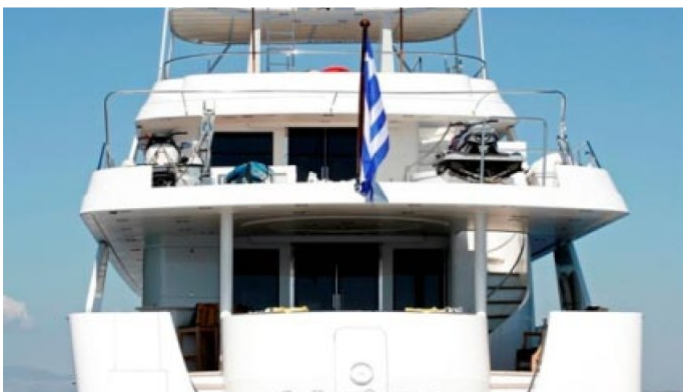

MORE PHOTOS, VIDEO OR INTERACTIVE DECK PLANS:

[CLICK HERE](#)