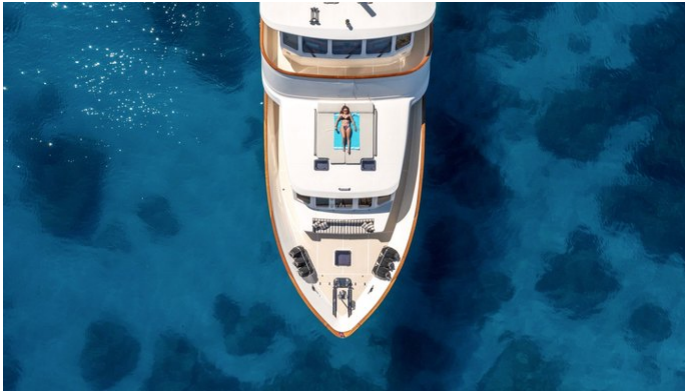

MORE PHOTOS, VIDEO OR INTERACTIVE DECK PLANS: