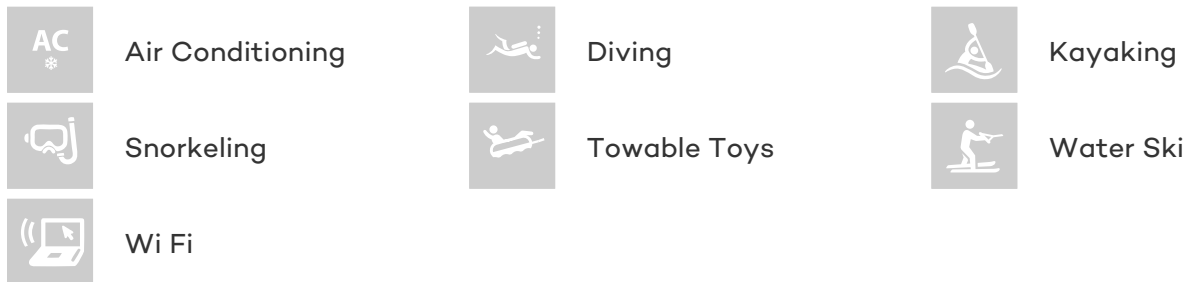

CONCERTO YACHT CHARTER

Superyacht CONCERTO was built in 2003 by Austral Yachts. She is a 21.9m / 72ft sail yacht with exterior design by Warwick Yacht Design and interior styling by . CONCERTO offers accommodation for up to 6 guests in 3 cabins with additional room for her crew of 2. She features a variety of amenities to ensure comfortable charter vacations, including Air Conditioning and Air Conditioning. She also carries an impressive collection of toys as listed below.

CONCERTO AMENITIES & TOYS

For a full up-to-date list of leisure facilities or amenities onboard Sail Yacht Concerto please contact your Yacht Charter Broker prior to booking your vacation. If there is a particular water toy that you would like, but it is not listed, then it may be possible to rent this equipment for you.

MORE TENDERS, TOYS & YACHT AMMENITIES INFO:

[CLICK HERE](#)

CHARTER CONCERTO

If you are interested in chartering CONCERTO please contact your yacht charter broker for more information about booking a luxury charter vacation on board this Austral Yachts superyacht .