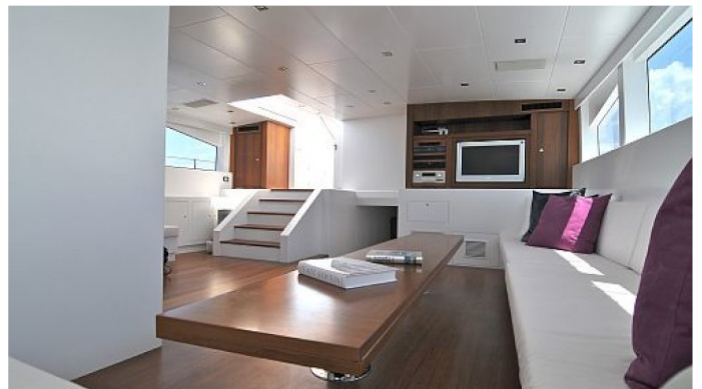

[CLICK HERE](#) 

or SCAN QR CODE

MORE PHOTOS, VIDEO OR INTERACTIVE DECK PLANS:

[CLICK HERE](#)

UBI BENE YACHT CHARTER

Superyacht UBI BENE was built in 2009 by Valena Yachting. She is a 43.89m / 144ft custom sail yacht with exterior design by Valena Yachting and interior styling by . UBI BENE offers accommodation for up to 10 guests in 5 cabins with additional room for her crew of 7. She features a variety of amenities to ensure comfortable charter vacations, including Air Conditioning and WiFi connection on board. She also carries an impressive collection of toys as listed below.

UBI BENE AMENITIES & TOYS

Air Conditioning

Wi Fi

For a full up-to-date list of leisure facilities or amenities onboard Sail Yacht Ubi Bene please contact your Yacht Charter Broker prior to booking your vacation. If there is a particular water toy that you would like, but it is not listed, then it may be possible to rent this equipment for you.