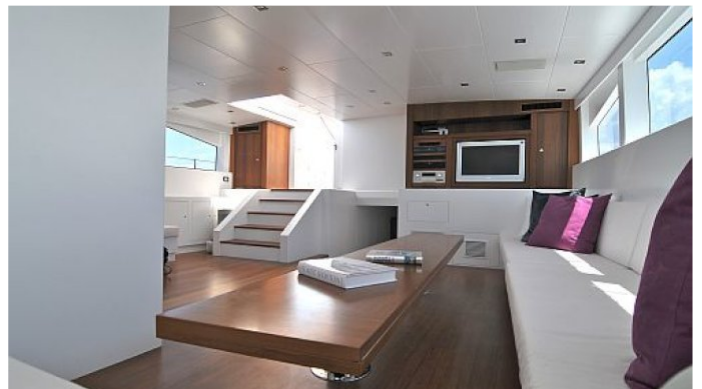

[CLICK HERE](#)

or SCAN QR CODE

MORE PHOTOS, VIDEO OR INTERACTIVE DECK PLANS:

[CLICK HERE](#)

UBI BENE YACHT CHARTER

Superyacht UBI BENE was built in 2009 by Valena Yachting. She is a 43.89m / 144ft Custom sail yacht with exterior design by Valena Yachting. UBI BENE offers accommodation for up to 10 guests in 5 cabins with additional room for her crew of 7. She features a variety of amenities to ensure comfortable charter vacations, including Air Conditioning and WiFi connection on board. She also carries an impressive collection of toys as listed below.

UBI BENE AMENITIES & TOYS

Air Conditioning

Wi Fi

For a full up-to-date list of leisure facilities or amenities onboard Sail Yacht Ubi Bene please contact your Yacht Charter Broker prior to booking your vacation. If there is a particular water toy that you would like, but it is not listed, then it may be possible to rent this equipment for you.