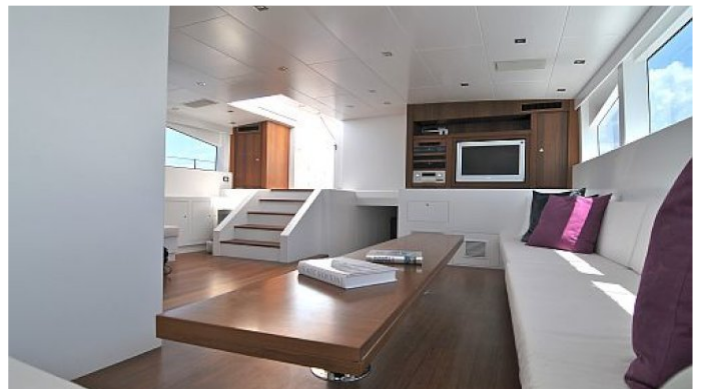

MORE PHOTOS, VIDEO OR INTERACTIVE DECK PLANS:

[CLICK HERE](#)