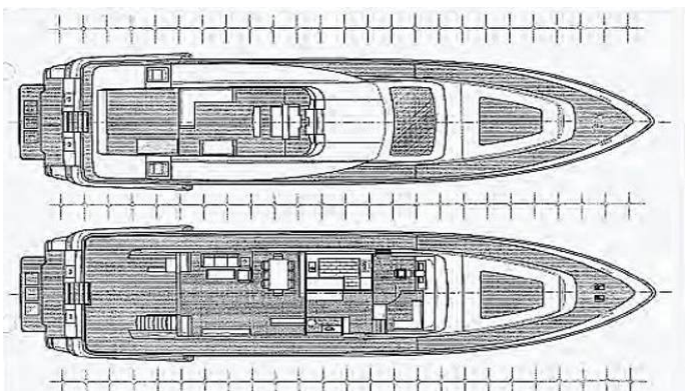

GOLDEN K

Yacht Charter Details for 'Golden K', the 32m Superyacht built by Noble Yachts

SPECIFICATIONS

LENGTH
32m / 105'

BEAM DRAFT
7.2m / 23'7 1.5m / 4'11

YEAR REFIT
2009

CRUISING SPEED
25 Knots

ACCOMMODATION

GUESTS	CABINS	CREW
8	4	4

CABIN CONFIGURATION
1 Master 1 VIP
2 Twin

NOT FOR CHARTER

This is yacht is not available for charter

FOR MORE INFORMATION:

[CLICK HERE](#) 

or SCAN QR CODE

MORE PHOTOS, VIDEO OR INTERACTIVE DECK PLANS: