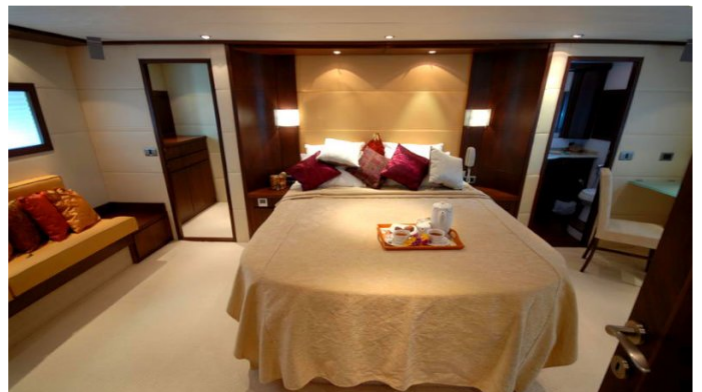

GUESTS	CABINS	CREW
10	5	5

CABIN CONFIGURATION
1 Master 3 Double
2 Twin

CHARTER RATES

SUMMER
from
€49,000 / week + expenses

WINTER
from
€49,000 / week + expenses

Details correct as of 18 Dec, 2017

FOR MORE INFORMATION:

[CLICK HERE](#) 

or SCAN QR CODE

MORE PHOTOS, VIDEO OR INTERACTIVE DECK PLANS:

[CLICK HERE](#)

TATIANA YACHT CHARTER

Superyacht TATIANA was built in 2006 by Bilgin Yachts. She is a 33.3m / 109ft motor yacht with exterior design by and interior styling by . TATIANA offers accommodation for up to 10 guests in 5 cabins with additional room for her crew of 5. She features a variety of amenities to ensure comfortable charter vacations, including Air Conditioning, WiFi connection on board and Deck Jacuzzi. She also carries an impressive collection of toys as listed below.