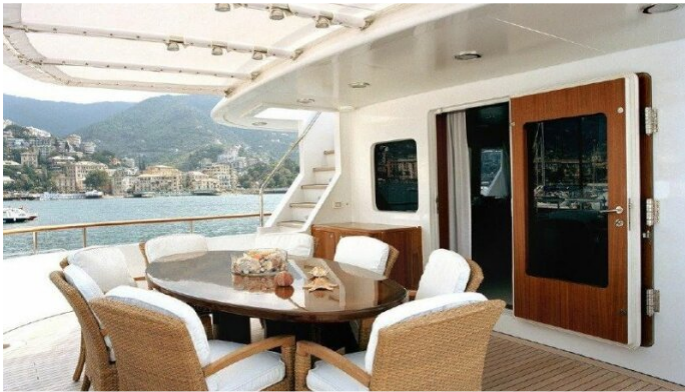

MORE PHOTOS, VIDEO OR INTERACTIVE DECK PLANS:

[CLICK HERE](#)