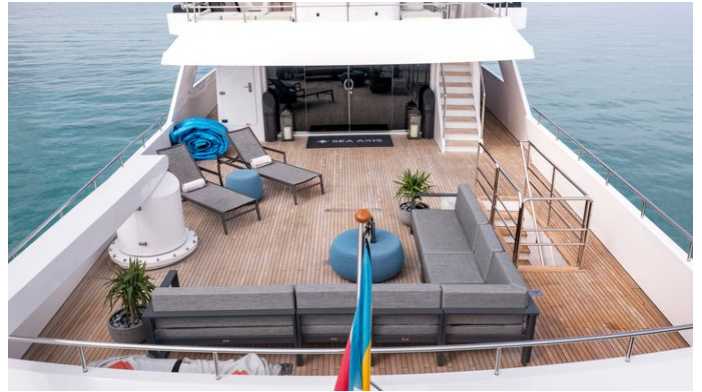

MORE PHOTOS, VIDEO OR INTERACTIVE DECK PLANS: