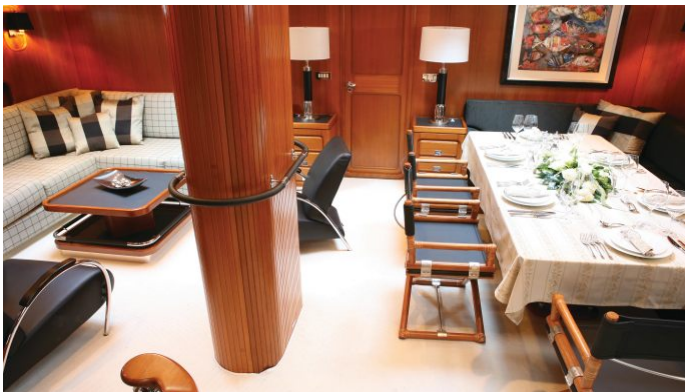

CRUISING SPEED
11 Knots

ACCOMMODATION

GUESTS	CABINS	CREW
9	3	7

CABIN CONFIGURATION

1 Master	1 Double
1 Twin	2 Pullman

CHARTER RATES

SUMMER
from
€57,000 / week + expenses

WINTER
from
€57,000 / week + expenses

Details correct as of 15 Aug, 2024

FOR MORE INFORMATION:

[CLICK HERE](#) 

or SCAN QR CODE

MORE PHOTOS, VIDEO OR INTERACTIVE DECK PLANS:

[CLICK HERE](#)

GITANA YACHT CHARTER

Superyacht GITANA was built in 1989 by Perini Navi. She is a 35.97m / 118' sail yacht with exterior design by Perini Navi and interior styling by Perini Navi. Gitana offers accommodation for up to 9 guests in 3 cabins with additional room for her crew of 7. She features a variety of amenities to ensure comfortable charter vacations, including Air Conditioning. She also carries an impressive collection of toys as listed below.

GITANA AMENITIES & TOYS

Ipod Docking

Air Conditioning

Satellite TV

Karaoke

For a full up-to-date list of leisure facilities or amenities onboard Sail Yacht Gitana please contact your Yacht Charter Broker prior to booking your vacation. If there is a particular water toy that you would like, but it is not listed, then it may be possible to rent this equipment for you.