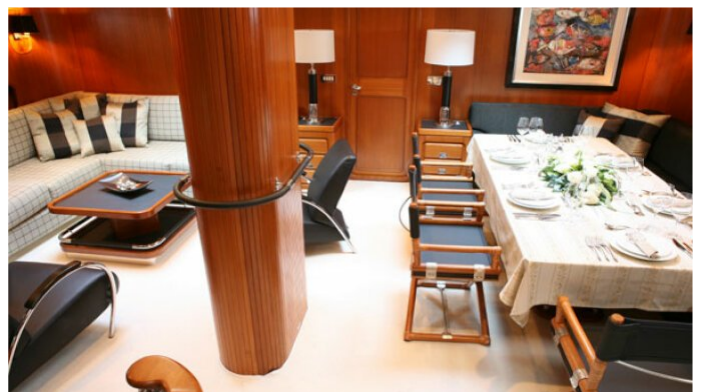

MORE PHOTOS, VIDEO OR INTERACTIVE DECK PLANS:

[CLICK HERE](#)