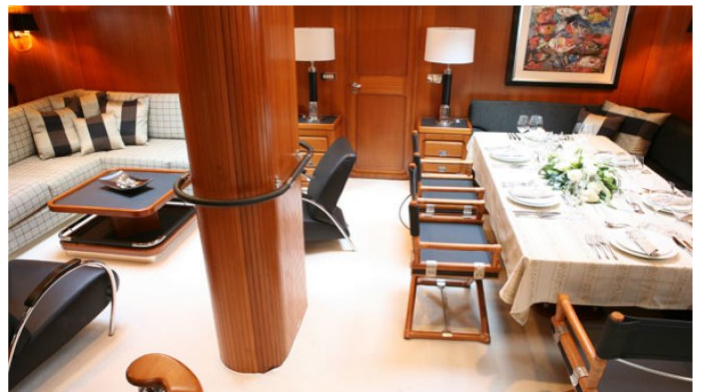

MORE PHOTOS, VIDEO OR INTERACTIVE DECK PLANS:

[CLICK HERE](#)