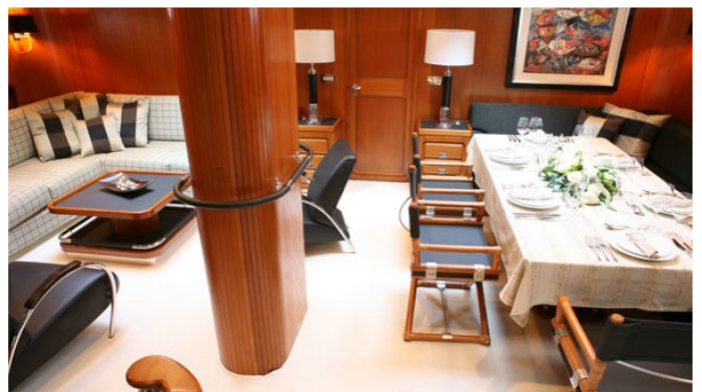

[CLICK HERE](#) 

or SCAN QR CODE

MORE PHOTOS, VIDEO OR INTERACTIVE DECK PLANS:

[CLICK HERE](#)

GITANA YACHT CHARTER

Superyacht GITANA was built in 1989 by Perini Navi. She is a 36m / 118ft sail yacht with exterior design by Perini Navi and interior styling by Perini Navi. GITANA offers accommodation for up to 9 guests in 3 cabins with additional room for her crew of 7. She features a variety of amenities to ensure comfortable charter vacations, including Air Conditioning and Air Conditioning. She also carries an impressive collection of toys as listed below.

GITANA AMENITIES & TOYS

 AC	Air Conditioning		Fishing		Ipod Docking
	Karaoke		Satellite TV		Snorkeling
	Towable Toys		Water Ski		

For a full up-to-date list of leisure facilities or amenities onboard Sail Yacht Gitana please contact your Yacht Charter Broker prior to booking your vacation. If there is a particular water toy that you would like, but it is not listed, then it may be possible to rent this equipment for you.