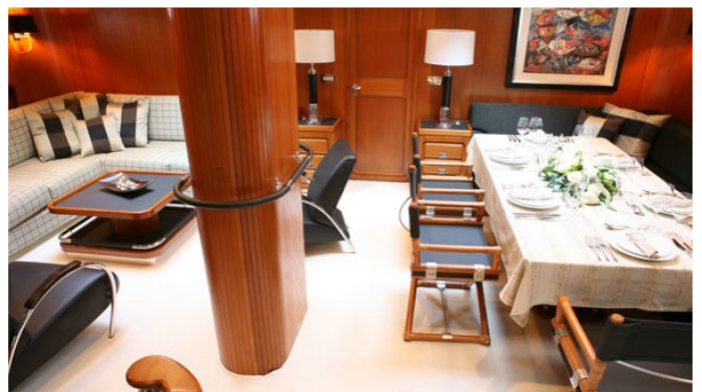

Details correct as of 24 Mar, 2018

FOR MORE INFORMATION:

[CLICK HERE](#) 

or SCAN QR CODE

MORE PHOTOS, VIDEO OR INTERACTIVE DECK PLANS:

[CLICK HERE](#)

GITANA YACHT CHARTER

Superyacht GITANA was built in 1989 by Perini Navi. She is a 36m / 118ft sail yacht with exterior design by Perini Navi and interior styling by Perini Navi. GITANA offers accommodation for up to 9 guests in 3 cabins with additional room for her crew of 7. She features a variety of amenities to ensure comfortable charter vacations, including Air Conditioning and Air Conditioning. She also carries an impressive collection of toys as listed below.

GITANA AMENITIES & TOYS

 AC	Air Conditioning	 Fishing	 Ipod Docking
 Karaoke	Karaoke	 Satellite TV	 Snorkeling
 Towable Toys	Towable Toys	 Water Ski	

For a full up-to-date list of leisure facilities or amenities onboard Sail Yacht Gitana please contact your Yacht Charter Broker prior to booking your vacation. If there is a particular water toy that you would like, but it is not listed, then it may be possible to rent this equipment for you.