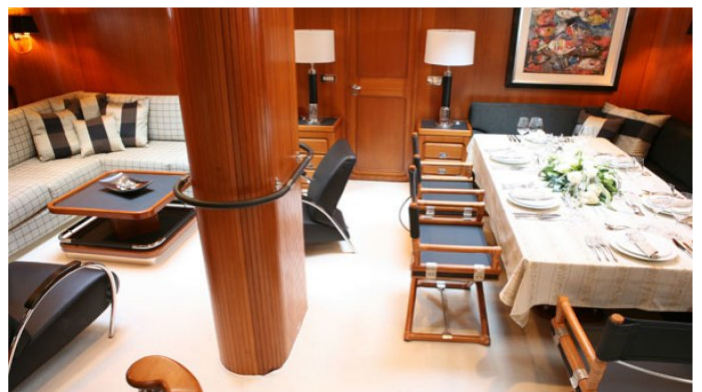

[CLICK HERE](#) 

or SCAN QR CODE

MORE PHOTOS, VIDEO OR INTERACTIVE DECK PLANS:

[CLICK HERE](#)

GITANA YACHT CHARTER

Superyacht GITANA was built in 1989 by Perini Navi. She is a 36m / 118ft sail yacht with exterior design by Perini Navi and interior styling by Perini Navi. GITANA offers accommodation for up to 9 guests in 3 cabins with additional room for her crew of 7. She features a variety of amenities to ensure comfortable charter vacations, including Air Conditioning and Air Conditioning. She also carries an impressive collection of toys as listed below.

GITANA AMENITIES & TOYS

 AC	Air Conditioning	 Fishing	 Ipod Docking
 Karaoke	Karaoke	 Satellite TV	 Snorkeling
 Towable Toys	Towable Toys	 Water Ski	

For a full up-to-date list of leisure facilities or amenities onboard Sail Yacht Gitana please contact your Yacht Charter Broker prior to booking your vacation. If there is a particular water toy that you would like, but it is not listed, then it may be possible to rent this equipment for you.