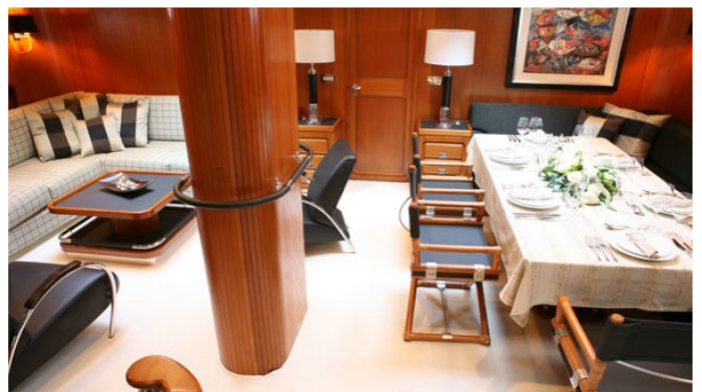

[CLICK HERE](#) 

or SCAN QR CODE

MORE PHOTOS, VIDEO OR INTERACTIVE DECK PLANS:

[CLICK HERE](#)

GITANA YACHT CHARTER

Superyacht GITANA was built in 1989 by Perini Navi. She is a 36m / 118ft sail yacht with exterior design by Perini Navi and interior styling by Perini Navi. GITANA offers accommodation for up to 9 guests in 3 cabins with additional room for her crew of 7. She features a variety of amenities to ensure comfortable charter vacations, including Air Conditioning and Air Conditioning. She also carries an impressive collection of toys as listed below.

GITANA AMENITIES & TOYS

For a full up-to-date list of leisure facilities or amenities onboard Sail Yacht Gitana please contact your Yacht Charter Broker prior to booking your vacation. If there is a particular water toy that you would like, but it is not listed, then it may be possible to rent this equipment for you.